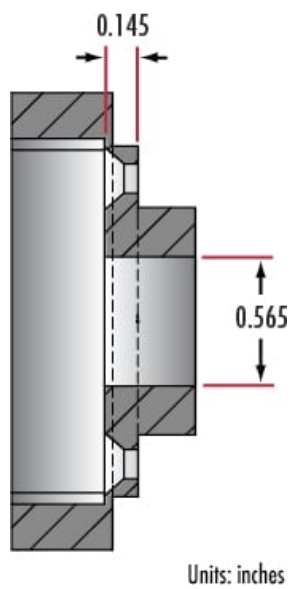

Regulatory Compliance

Compliant

RoHS 2015:

Compliant

Reach 224:

[View](#)

Certificate of Conformance:

United States

Country of Origin:

Imported By:

Edmund Optics India Private Limited
267, Greystone Building, Second Floor,
6th Cross Rd, Binnamangala,
Stage 1, Indiranagar, Bengaluru,
Karnataka, India 560038
Phone: +91- 80-6845 0000

Product Details

- Direct Replacement for 150W Halogen Illuminators
- 50% Power Savings Compared To Halogen Source
- More than 60,000 Hour LED Lifetime
- For Use with [Fiber Optic Light Guides](#)

SugarCUBE™ LED Illuminators have an output of up to 1700 lumens and are ideal replacements for standard halogen illuminators because LED illuminators last up to 60 times longer than halogen bulbs and never need to be replaced. These illuminators are controllable manually through controls on the front of the unit or via RS-232 for easy integration into computer controlled systems. Optional, easy-to-operate software is also available.

Available with red, green, blue, white, or white options, SugarCUBE™ LED Illuminators fulfill a wide range of machine vision applications. The standard white unit offers an output power of greater than 1450 lumens and a radiant flux of 1200mW. A fiber optic adapter required to connect a light guide to the illuminator.

Technical Information

#66-308