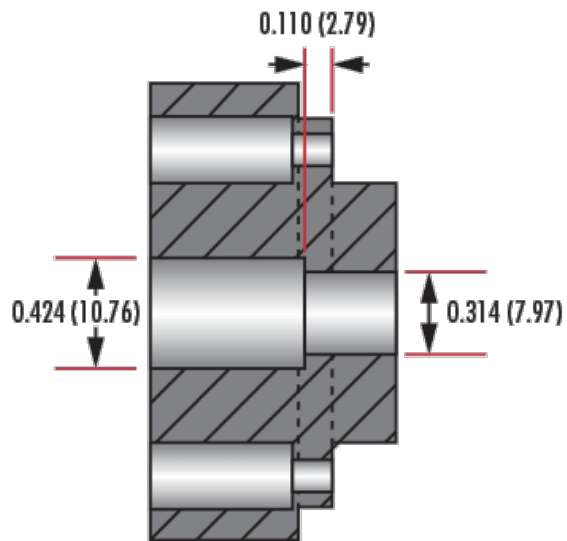

Regulatory Compliance

Compliant

RoHS 2015:

Compliant

Reach 224:

[View](#)

Certificate of Conformance:

United States

Country of Origin:

Imported By:

Edmund Optics India Private Limited
267, Greystone Building, Second Floor,
6th Cross Rd, Binnamangala,
Stage 1, Indiranagar, Bengaluru,
Karnataka, India 560038
Phone: +91- 80-6845 0000

Product Details

- Direct Replacement for 150W Halogen Illuminators
- 50% Power Savings Compared To Halogen Source
- More than 60,000 Hour LED Lifetime
- For Use with [Fiber Optic Light Guides](#)

SugarCUBE™ LED Illuminators have an output of up to 1700 lumens and are ideal replacements for standard halogen illuminators because LED illuminators last up to 60 times longer than halogen bulbs and never need to be replaced. These illuminators are controllable manually through controls on the front of the unit or via RS-232 for easy integration into computer controlled systems. Optional, easy-to-operate software is also available.

Available with red, green, blue, white, or white options, SugarCUBE™ LED Illuminators fulfill a wide range of machine vision applications. The standard white unit offers an output power of greater than 1450 lumens and a radiant flux of 1200mW. A fiber optic adapter required to connect a light guide to the illuminator.

Technical Information

#66-306

Units: inches (mm)