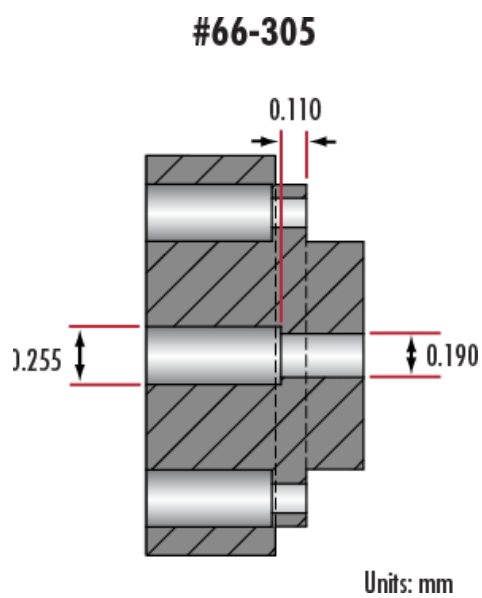

Volume Pricing

Qty 1+	₹3,717 each
Need More?	Request Quote

Product Downloads

General

Accessory **Type of Illumination:**

Physical & Mechanical Properties

0.19" **Ferrule Diameter (inches):**

0.255" **Shoulder Diameter (inches):**

Technical Information

Stock Number	Description	Shoulder Diameter (Inches)	Ferrule Diameter (Inches)	Compatible Illuminator	Compatible Light Guide
#66-301	SugarCUBE™ Light Guide Adapter - 50	0.752	0.564	Red, Green, Blue, White, Ultra White	54-210, 39-826, 58-839, 54-174, 38-659, 39-369, 39-370, 39-371 Ultra White MUST use liquid light guides
#66-302	SugarCUBE™ Light Guide Adapter - 52	0.877	0.564	Red, Green, Blue, White, Ultra White	54-210, 39-826, 58-839, 54-174, 38-659, 39-369, 39-370, 39-371 Ultra White MUST use liquid light guides
#66-303	SugarCUBE™ Light Guide Adapter - 53	1.505	0.439	Red, Green, Blue, White	
#66-304	SugarCUBE™ Light Guide Adapter - 56	0.207	0.19	Red, Green, Blue, White	54-199, 42-344, 39-365, 42-345, 40-644, 39-366
#66-305	SugarCUBE™ Light Guide Adapter - 57	0.255	0.19	Red, Green, Blue, White	54-199, 42-344, 39-365, 42-345, 40-644, 39-366
#66-306	SugarCUBE™ Light Guide Adapter - 58	0.424	0.314	Red, Green, Blue, White	54-202, 53-045, 40-639, 42-346, 42-347, 39-367, 39-368, 53-689, 53-692, 53-690, 53-693, 53-691, 53-694
#66-307	SugarCUBE™ Light Guide Adapter - 65	1.52	0.63	Red, Green, Blue, White	54-212
#66-308	SugarCUBE™ Light Guide Adapter - 66	1.52	0.565	Red, Green, Blue, White	54-210, 39-826, 58-839, 54-174, 38-659, 39-369, 39-370, 39-371
#13-536	SugarCUBE™ Light Guide Adapter - 3mm	0.57	0.314	Red, Green, Blue, White, Ultra White	54-202, 53-045, 40-639, 42-346, 42-347, 39-367, 39-368, 53-689, 53-692, 53-690, 53-693, 53-691, 53-694 Ultra White MUST use liquid light guides
#13-537	SugarCUBE™ Light Guide Adapter - 5mm	0.455	0.314	Red, Green, Blue, White, Ultra White	54-202, 53-045, 40-639, 42-346, 42-347, 39-367, 39-368, 53-689, 53-692, 53-690, 53-693, 53-691, 53-694 Ultra White MUST use liquid light guides