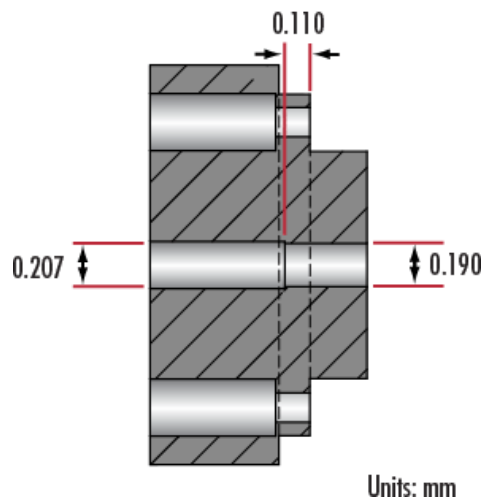

Technical Information

#66-304

Stock Number	Description	Shoulder Diameter (Inches)	Ferrule Diameter (Inches)	Compatible Illuminator	Compatible Light Guide
#66-301	SugarCUBE™ Light Guide Adapter - 50	0.752	0.564	Red, Green, Blue, White, Ultra White	54-210, 39-826, 58-839, 54-174, 38-659, 39-369, 39-370, 39-371 Ultra White MUST use liquid light guides
#66-302	SugarCUBE™ Light Guide Adapter - 52	0.877	0.564	Red, Green, Blue, White, Ultra White	54-210, 39-826, 58-839, 54-174, 38-659, 39-369, 39-370, 39-371 Ultra White MUST use liquid light guides
#66-303	SugarCUBE™ Light Guide Adapter - 53	1.505	0.439	Red, Green, Blue, White	
#66-304	SugarCUBE™ Light Guide Adapter - 56	0.207	0.19	Red, Green, Blue, White	54-199, 42-344, 39-365, 42-345, 40-644, 39-366
#66-305	SugarCUBE™ Light Guide Adapter - 57	0.255	0.19	Red, Green, Blue, White	54-199, 42-344, 39-365, 42-345, 40-644, 39-366
#66-306	SugarCUBE™ Light Guide Adapter - 58	0.424	0.314	Red, Green, Blue, White	54-202, 53-045, 40-639, 42-346, 42-347, 39-367, 39-368, 53-689, 53-692, 53-690, 53-693, 53-691, 53-694
#66-307	SugarCUBE™ Light Guide Adapter - 65	1.52	0.63	Red, Green, Blue, White	54-212
#66-308	SugarCUBE™ Light Guide Adapter - 66	1.52	0.565	Red, Green, Blue, White	54-210, 39-826, 58-839, 54-174, 38-659, 39-369, 39-370, 39-371
#13-536	SugarCUBE™ Light Guide Adapter - 3mm	0.57	0.314	Red, Green, Blue, White, Ultra White	54-202, 53-045, 40-639, 42-346, 42-347, 39-367, 39-368, 53-689, 53-692, 53-690, 53-693, 53-691, 53-694 Ultra White MUST use liquid light guides
#13-537	SugarCUBE™ Light Guide Adapter - 5mm	0.455	0.314	Red, Green, Blue, White, Ultra White	54-202, 53-045, 40-639, 42-346, 42-347, 39-367, 39-368, 53-689, 53-692, 53-690, 53-693, 53-691, 53-694 Ultra White MUST use liquid light guides