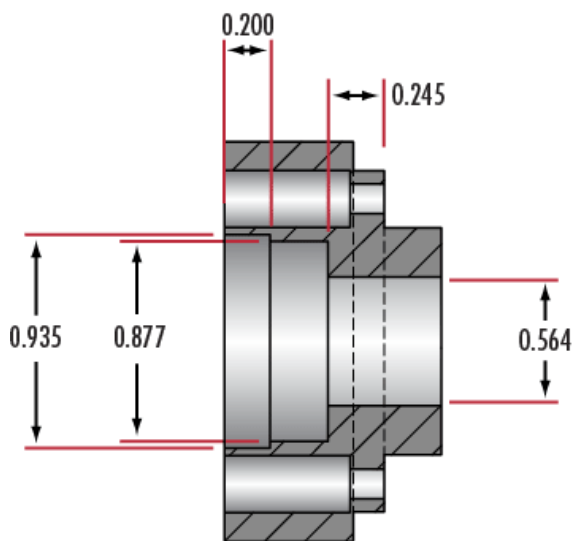

Regulatory Compliance

Compliant

RoHS 2015:

Compliant

Reach 224:

[View](#)

Certificate of Conformance:

United States

Country of Origin:

Imported By:

Edmund Optics India Private Limited
267, Greystone Building, Second Floor,
6th Cross Rd, Binnamangala,
Stage 1, Indiranagar, Bengaluru,
Karnataka, India 560038
Phone: +91- 80-6845 0000

Product Details

- Direct Replacement for 150W Halogen Illuminators
- 50% Power Savings Compared To Halogen Source
- More than 60,000 Hour LED Lifetime
- For Use with [Fiber Optic Light Guides](#)

SugarCUBE™ LED Illuminators have an output of up to 1700 lumens and are ideal replacements for standard halogen illuminators because LED illuminators last up to 60 times longer than halogen bulbs and never need to be replaced. These illuminators are controllable manually through controls on the front of the unit or via RS-232 for easy integration into computer controlled systems. Optional, easy-to-operate software is also available.

Available with red, green, blue, white, or white options, SugarCUBE™ LED Illuminators fulfill a wide range of machine vision applications. The standard white unit offers an output power of greater than 1450 lumens and a radiant flux of 1200mW. A fiber optic adapter required to connect a light guide to the illuminator.

Technical Information

#66-302

Units: mm