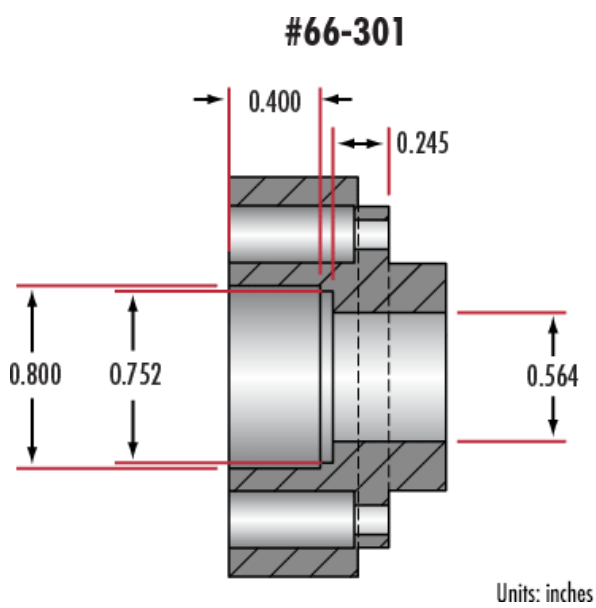

Regulatory Compliance

Compliant RoHS 2015:

Compliant Reach 224:

View Certificate of Conformance:

United States Country of Origin:

Imported By:
Edmund Optics India Private Limited
267, Greystone Building, Second Floor,
6th Cross Rd, Binnamangala,
Stage 1, Indiranagar, Bengaluru,
Karnataka, India 560038
Phone: +91- 80-6845 0000

Product Details

- Direct Replacement for 150W Halogen Illuminators
- 50% Power Savings Compared To Halogen Source
- More than 60,000 Hour LED Lifetime
- For Use with [Fiber Optic Light Guides](#)

SugarCUBE™ LED Illuminators have an output of up to 1700 lumens and are ideal replacements for standard halogen illuminators because LED illuminators last up to 60 times longer than halogen bulbs and never need to be replaced. These illuminators are controllable manually through controls on the front of the unit or via RS-232 for easy integration into computer controlled systems. Optional, easy-to-operate software is also available.

Available with red, green, blue, white, or white options, SugarCUBE™ LED Illuminators fulfill a wide range of machine vision applications. The standard white unit offers an output power of greater than 1450 lumens and a radiant flux of 1200mW. A fiber optic adapter required to connect a light guide to the illuminator.

Technical Information