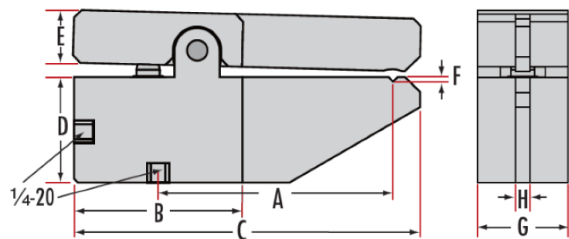

Threading & Mounting

Size of Compatible Optics (mm):

Regulatory Compliance

RoHS 2015:
Compliant

Certificate of Conformance:
View

Reach 235:
Compliant

Country of Origin:
United States

Imported By:
Edmund Optics India Private Limited
267, Greystone Building, Second Floor,
6th Cross Rd, Binnamangala,
Stage 1, Indiranagar, Bengaluru,
Karnataka, India 560038
Phone: +91- 80-6845 0000

Product Details

- Ideal for Ball Lenses and GRIN Lenses as small as 1mm Diameter
- Spring-Loaded to Hold Small Diameter Optics
- 1" Offset Design Allows Easy Placement with Shorter FL Lenses
- 1/4-20 TPI Mounting Thread

TECHSPEC® Small Optic Mounts are ideal for mounting 1 - 8mm diameter lenses. The clamps can be mounted horizontally, where the optical centerline is on a 25.4mm offset from the mounting centerline, or mounted vertically, where the optical centerline is 44mm higher than the post-mounting flat surface. TECHSPEC® Small Optic Mounts feature a spring-loaded construction that ensures secure mounting of small diameter lenses regardless of orientation. The mounting clamp width (2mm for #12-869, 3.5mm for #13-800) is thin enough to allow two short focal length lenses to be placed directly next to each other. These mounts include 1/4-20 TPI threads for post mounting and can be adapted to metric posts with adapter #53-928 to easily integrate into any bench-top system.

Technical Information

Units: mm

Dimensions								
Optic Dia. (mm)	A (mm)	B (mm)	C (mm)	D (mm)	E (mm)	F (mm)	G (mm)	H (mm)
1 - 3	25.4	24	47.6	14	7	0.6	12	
4 - 8	25.4	24	48.5	14	7	2.1	12	