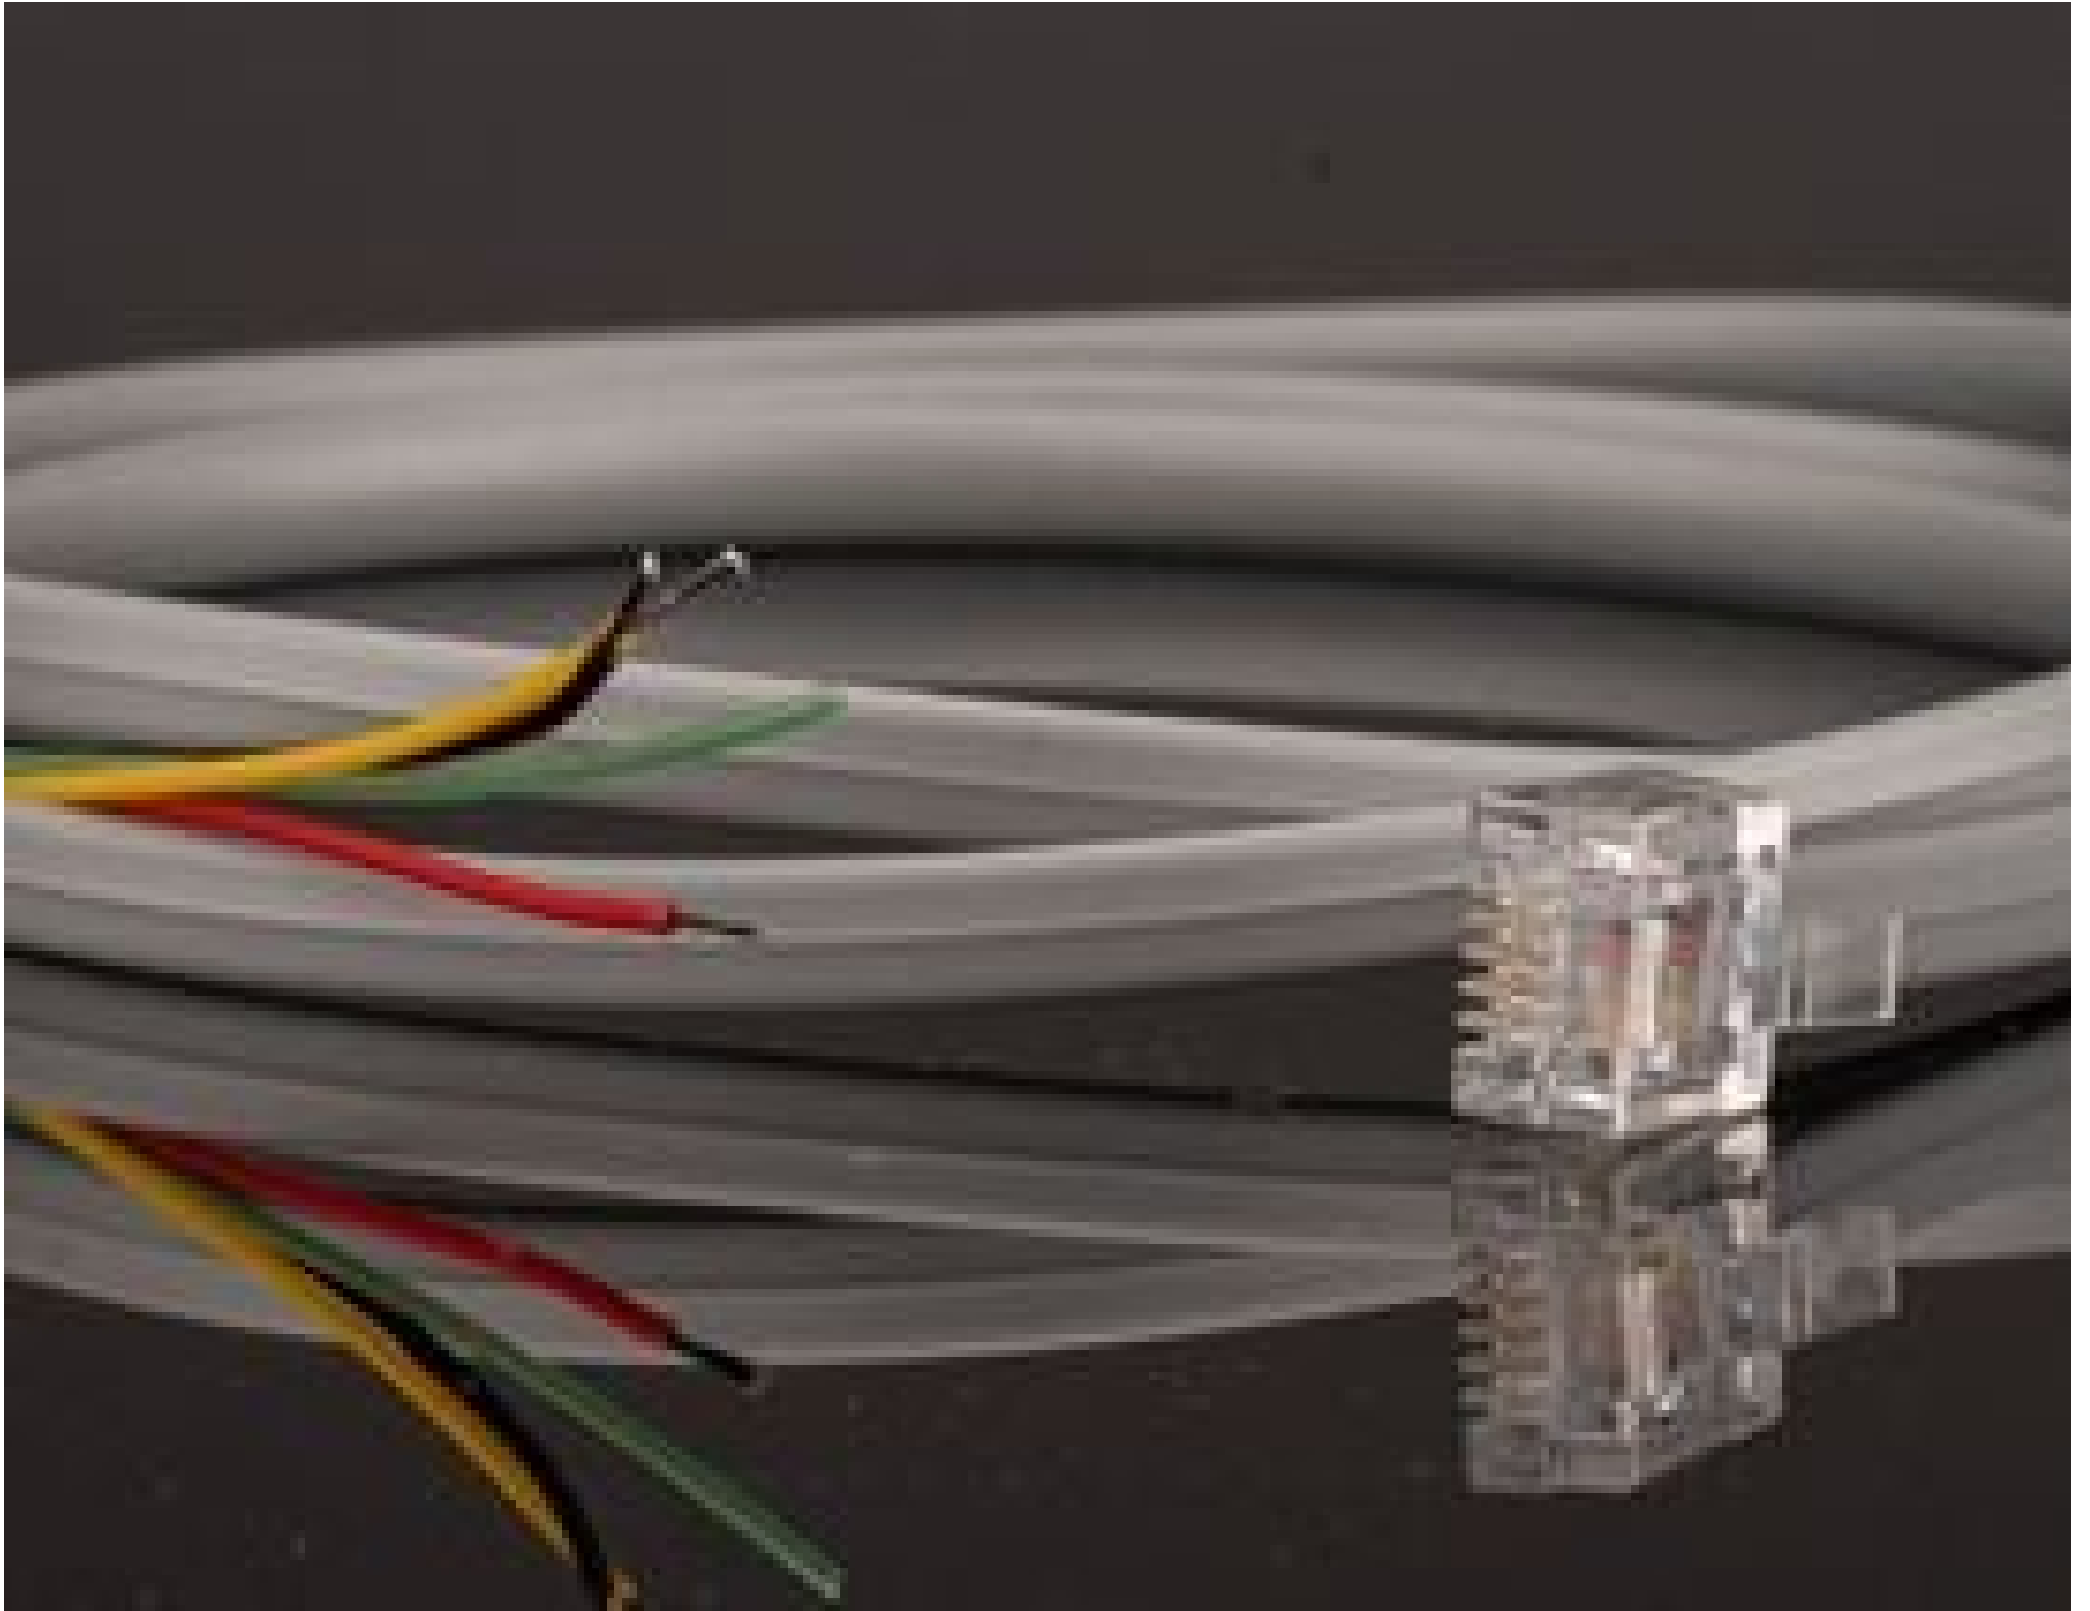

## RS-232 Breakout Cable

RS-232 Breakout Cable (#66-035)

Stock **#66-035** [CONTACT US](#)

- 1 + MRP ₹2,655

Price inclusive of all taxes

**ADD TO CART**

Volume Pricing	
Qty 1+	₹2,655 each
Need More?	<a href="#">Request Quote</a>