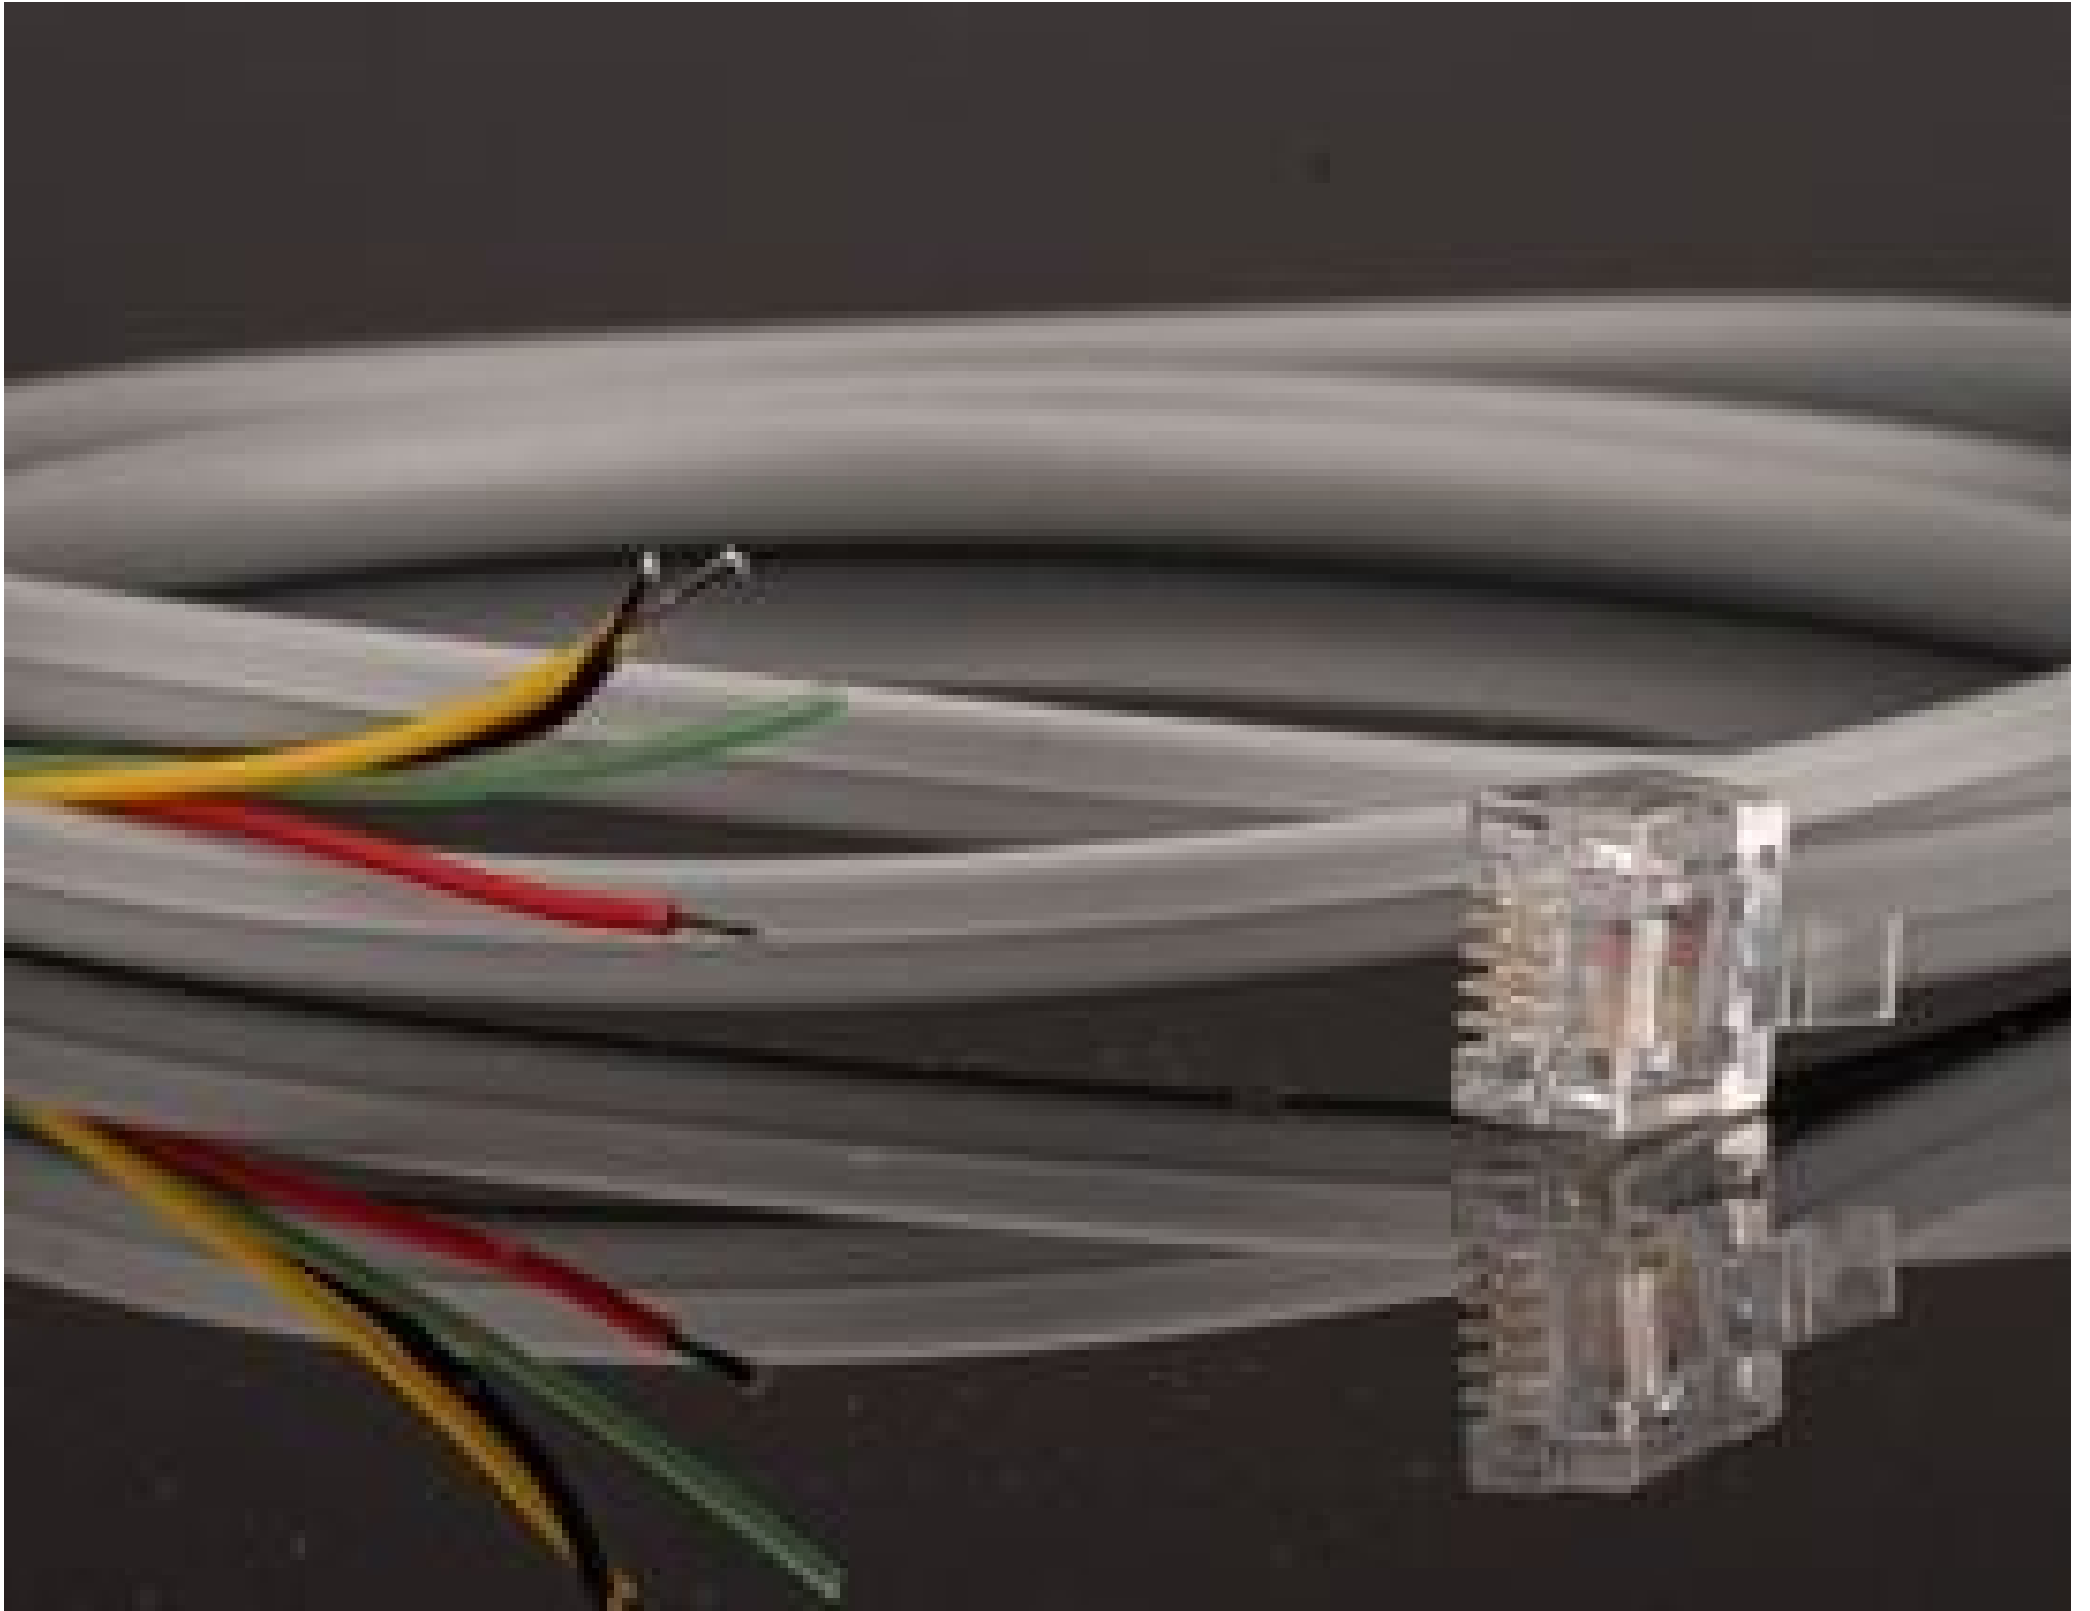

RS-232 Breakout Cable

RS-232 Breakout Cable (#66-035)

Stock **#66-035** [CONTACT US](#)

⊖ 1 ⊕ ₹2,250

ADD TO CART

Volume Pricing	
Qty 1+	₹2,250 each
Need More?	Request Quote

Product Downloads

General

Accessory **Type of Illumination:**

Regulatory Compliance

RoHS 2015:
[Compliant](#)

Reach 224:
[Compliant](#)

Certificate of Conformance:
[View](#)