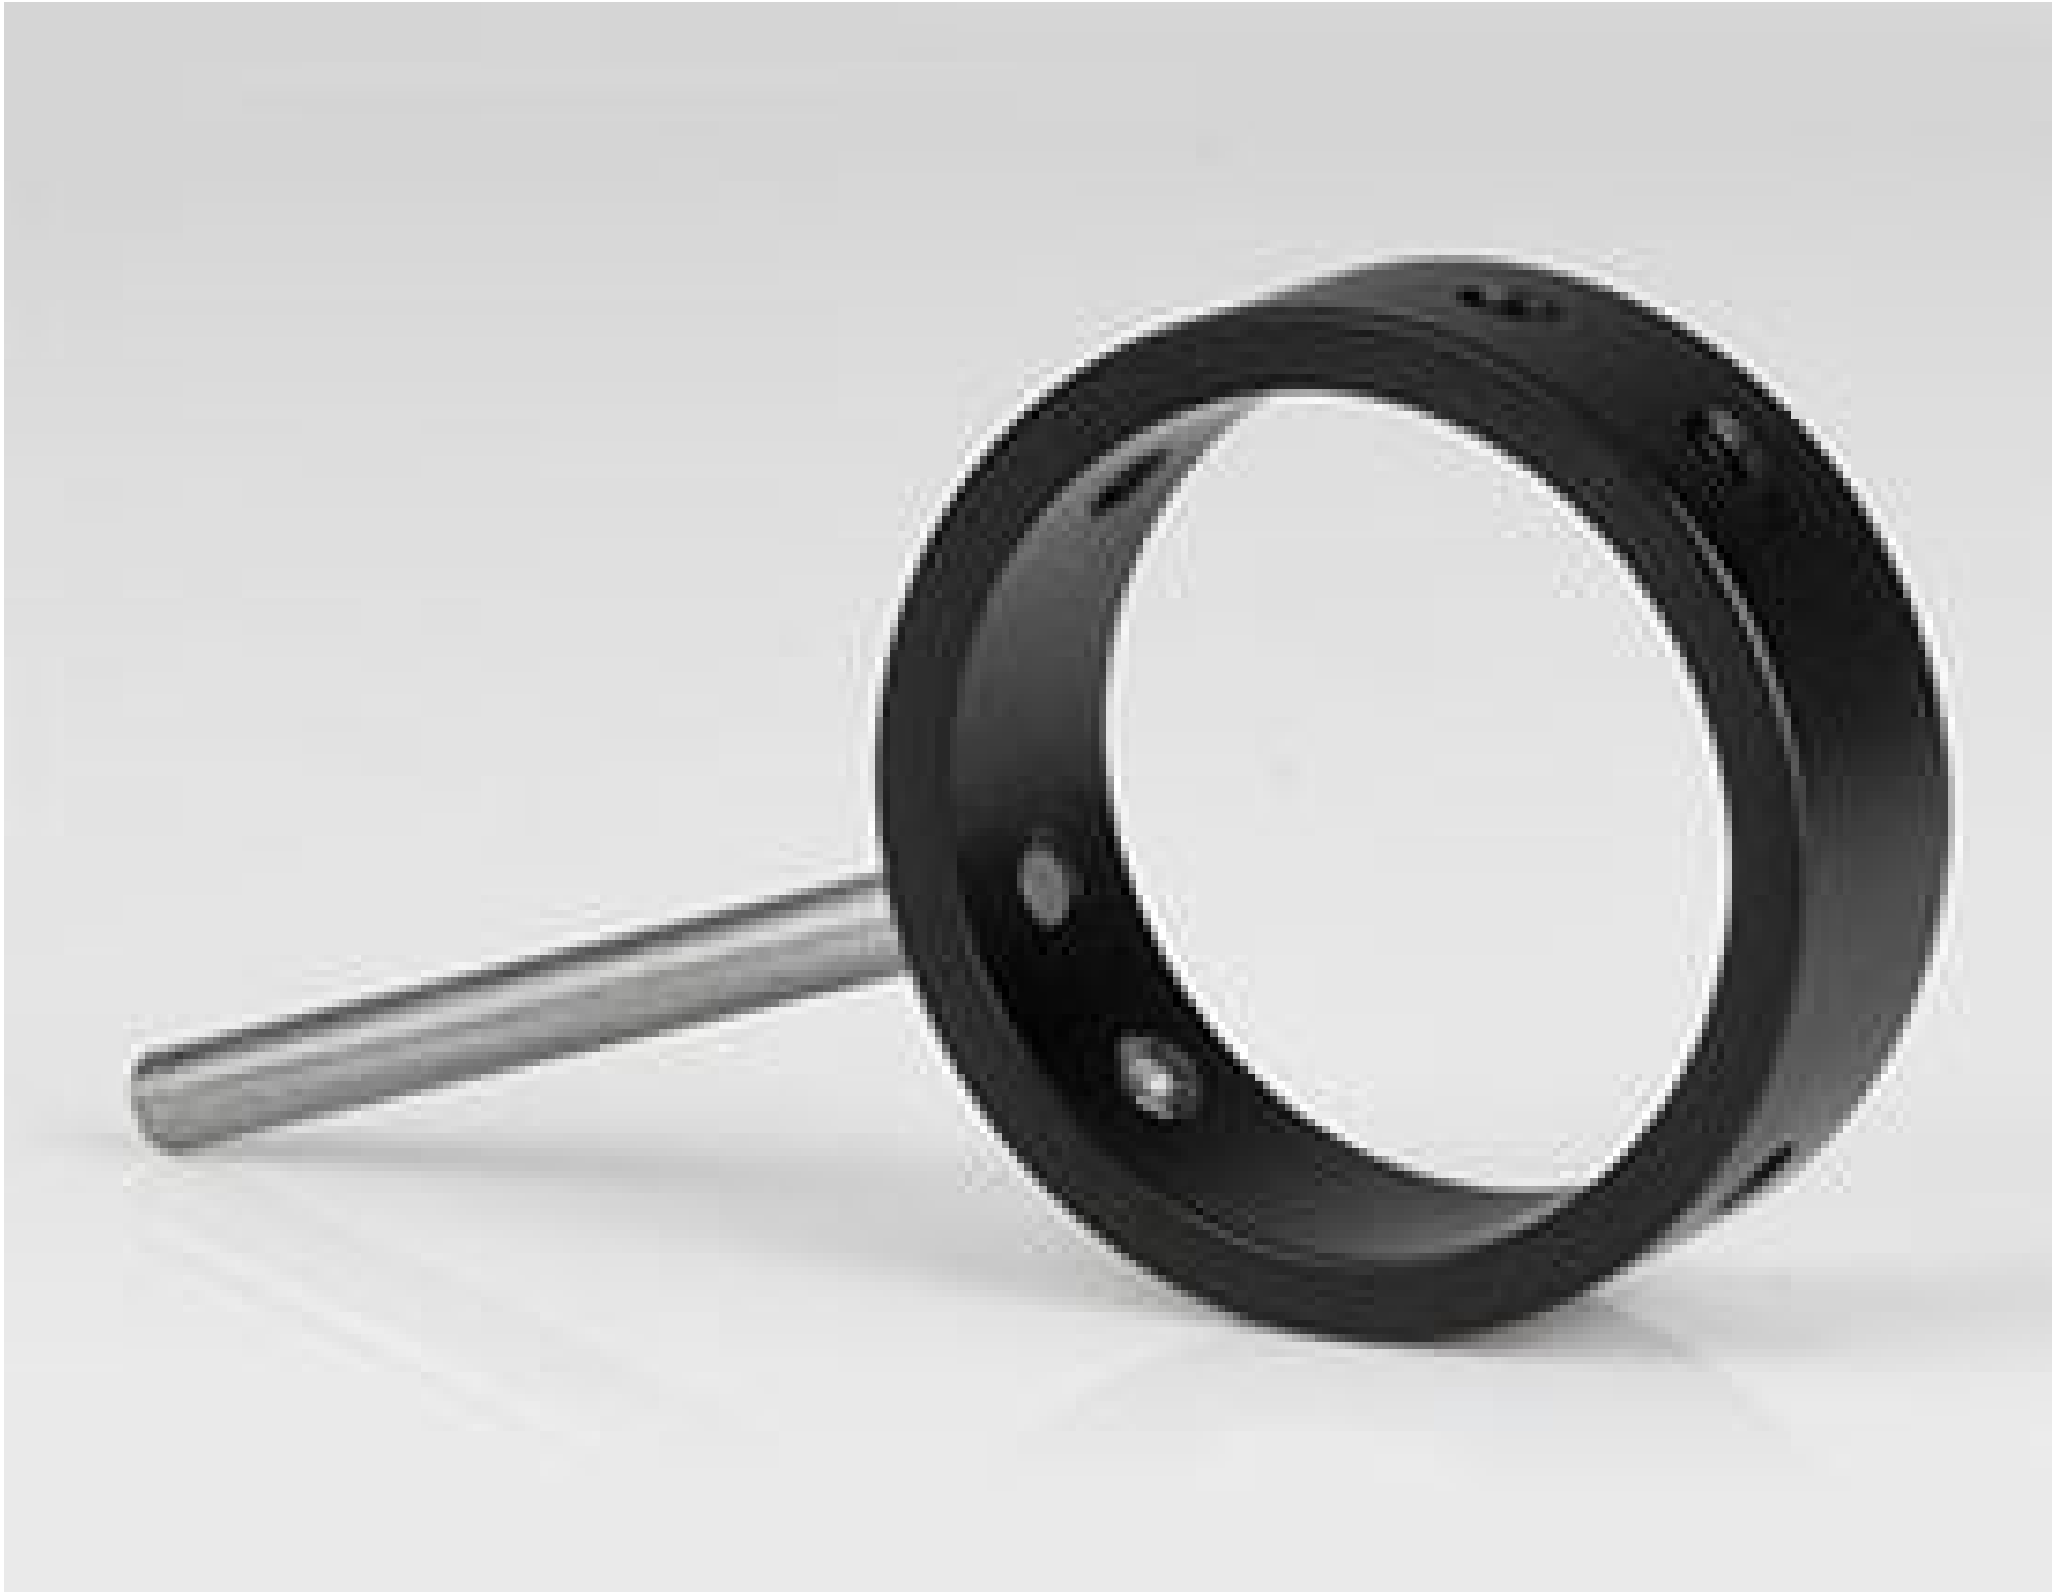

[See all 13 Products in Family](#)

TECHSPEC® C-Mount Male to RMS Female Adapter

#85-717

Stock #86-882 **14 In Stock**

1 MRP ₹5,397

● Price inclusive of all taxes

ADD TO CART

Volume Pricing	
Qty 1+	₹5,397 each
Need More?	Request Quote

Product Downloads

General

Thread Adapter **Function:**

Objective **Type of Optics:**

Male: C-Mount
Female: RMS (0.8" X36 TPI) **Note:**

Physical & Mechanical Properties

Compatible Plate Inner Diameter (mm):

30.0

Length (mm):

14.00

Inner Diameter (mm):

RMS (0.8" X 36 TPI)

Construction:

Black Anodized Aluminum

Dimensions (mm):

Note: [#85-719](#) C-Mount Adapter fits within the inner diameter of 30mm cage system plates and features both male and female threading for easy integration with [TECHSPEC C-mount components](#).

Quick Video Demonstration