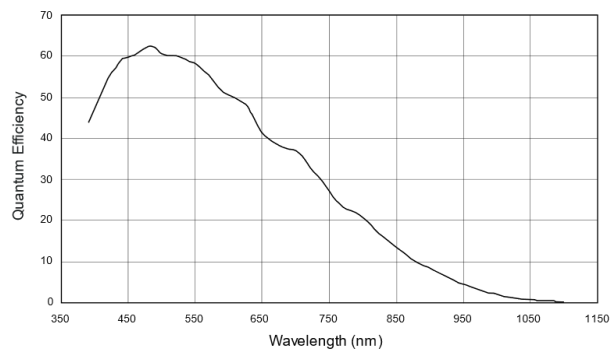

Hardware & Interface Connectivity

Length of Cable (m):

1.8

Connector:

Hirose 6-pin
IEC Type C14

Regulatory Compliance

RoHS 2015:

[Compliant](#)

Certificate of Conformance:

[View](#)

Reach 235:

[Compliant](#)

Country of Origin:

China

Imported By:

Edmund Optics India Private Limited
267, Greystone Building, Second Floor,
6th Cross Rd, Binnamangala,
Stage 1, Indiranagar, Bengaluru,
Karnataka, India 560038
Phone: +91- 80-6845 0000

Product Details

- Perfect Analog Replacement
- Ultra-Small Form Factor
- Power Over Ethernet (PoE)
- Includes Basler Pylon Driver

Basler ace GigE Cameras are economical Gigabit Ethernet cameras that provide an ideal upgrade opportunity for analog camera users. With a small form factor matching that of many analog cameras (29 x 29mm), the ace can be a drop-in replacement to an existing analog system or a great choice to start a new project. Basler ace GigE Cameras can use Power Over Ethernet (PoE) (2 GigE cables required). The cameras can have long cable lengths and are the optimal choice for use on a factory floor. All cameras include the industry-proven Basler Pylon SDK Software and Driver.

Technical Information

MT9P031 Sensor QE Curve