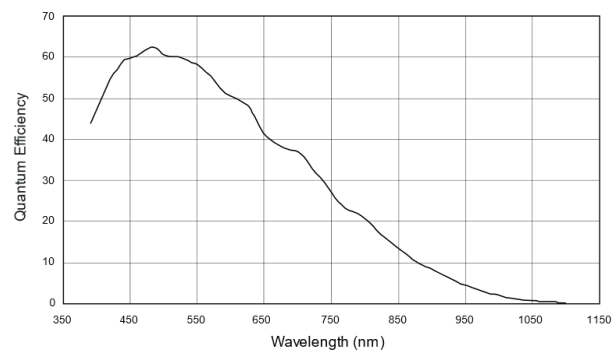

Compliant

Reach 235:

Germany

Country of Origin:

Imported By:

Edmund Optics India Private Limited
267, Greystone Building, Second Floor,
6th Cross Rd, Binnamangala,
Stage 1, Indiranagar, Bengaluru,
Karnataka, India 560038
Phone: +91- 80-6845 0000

Product Details

- Perfect Analog Replacement
- Ultra-Small Form Factor
- Power Over Ethernet (PoE)
- Includes Basler Pylon Driver

Basler ace GigE Cameras are economical Gigabit Ethernet cameras that provide an ideal upgrade opportunity for analog camera users. With a small form factor matching that of many analog cameras (29 x 29mm), the ace can be a drop-in replacement to an existing analog system or a great choice to start a new project. Basler ace GigE Cameras can use Power Over Ethernet (PoE) (2 GigE cables required). The cameras can have long cable lengths and are the optimal choice for use on a factory floor. All cameras include the industry-proven Basler Pylon SDK Software and Driver.

Technical Information

MT9P031 Sensor QE Curve