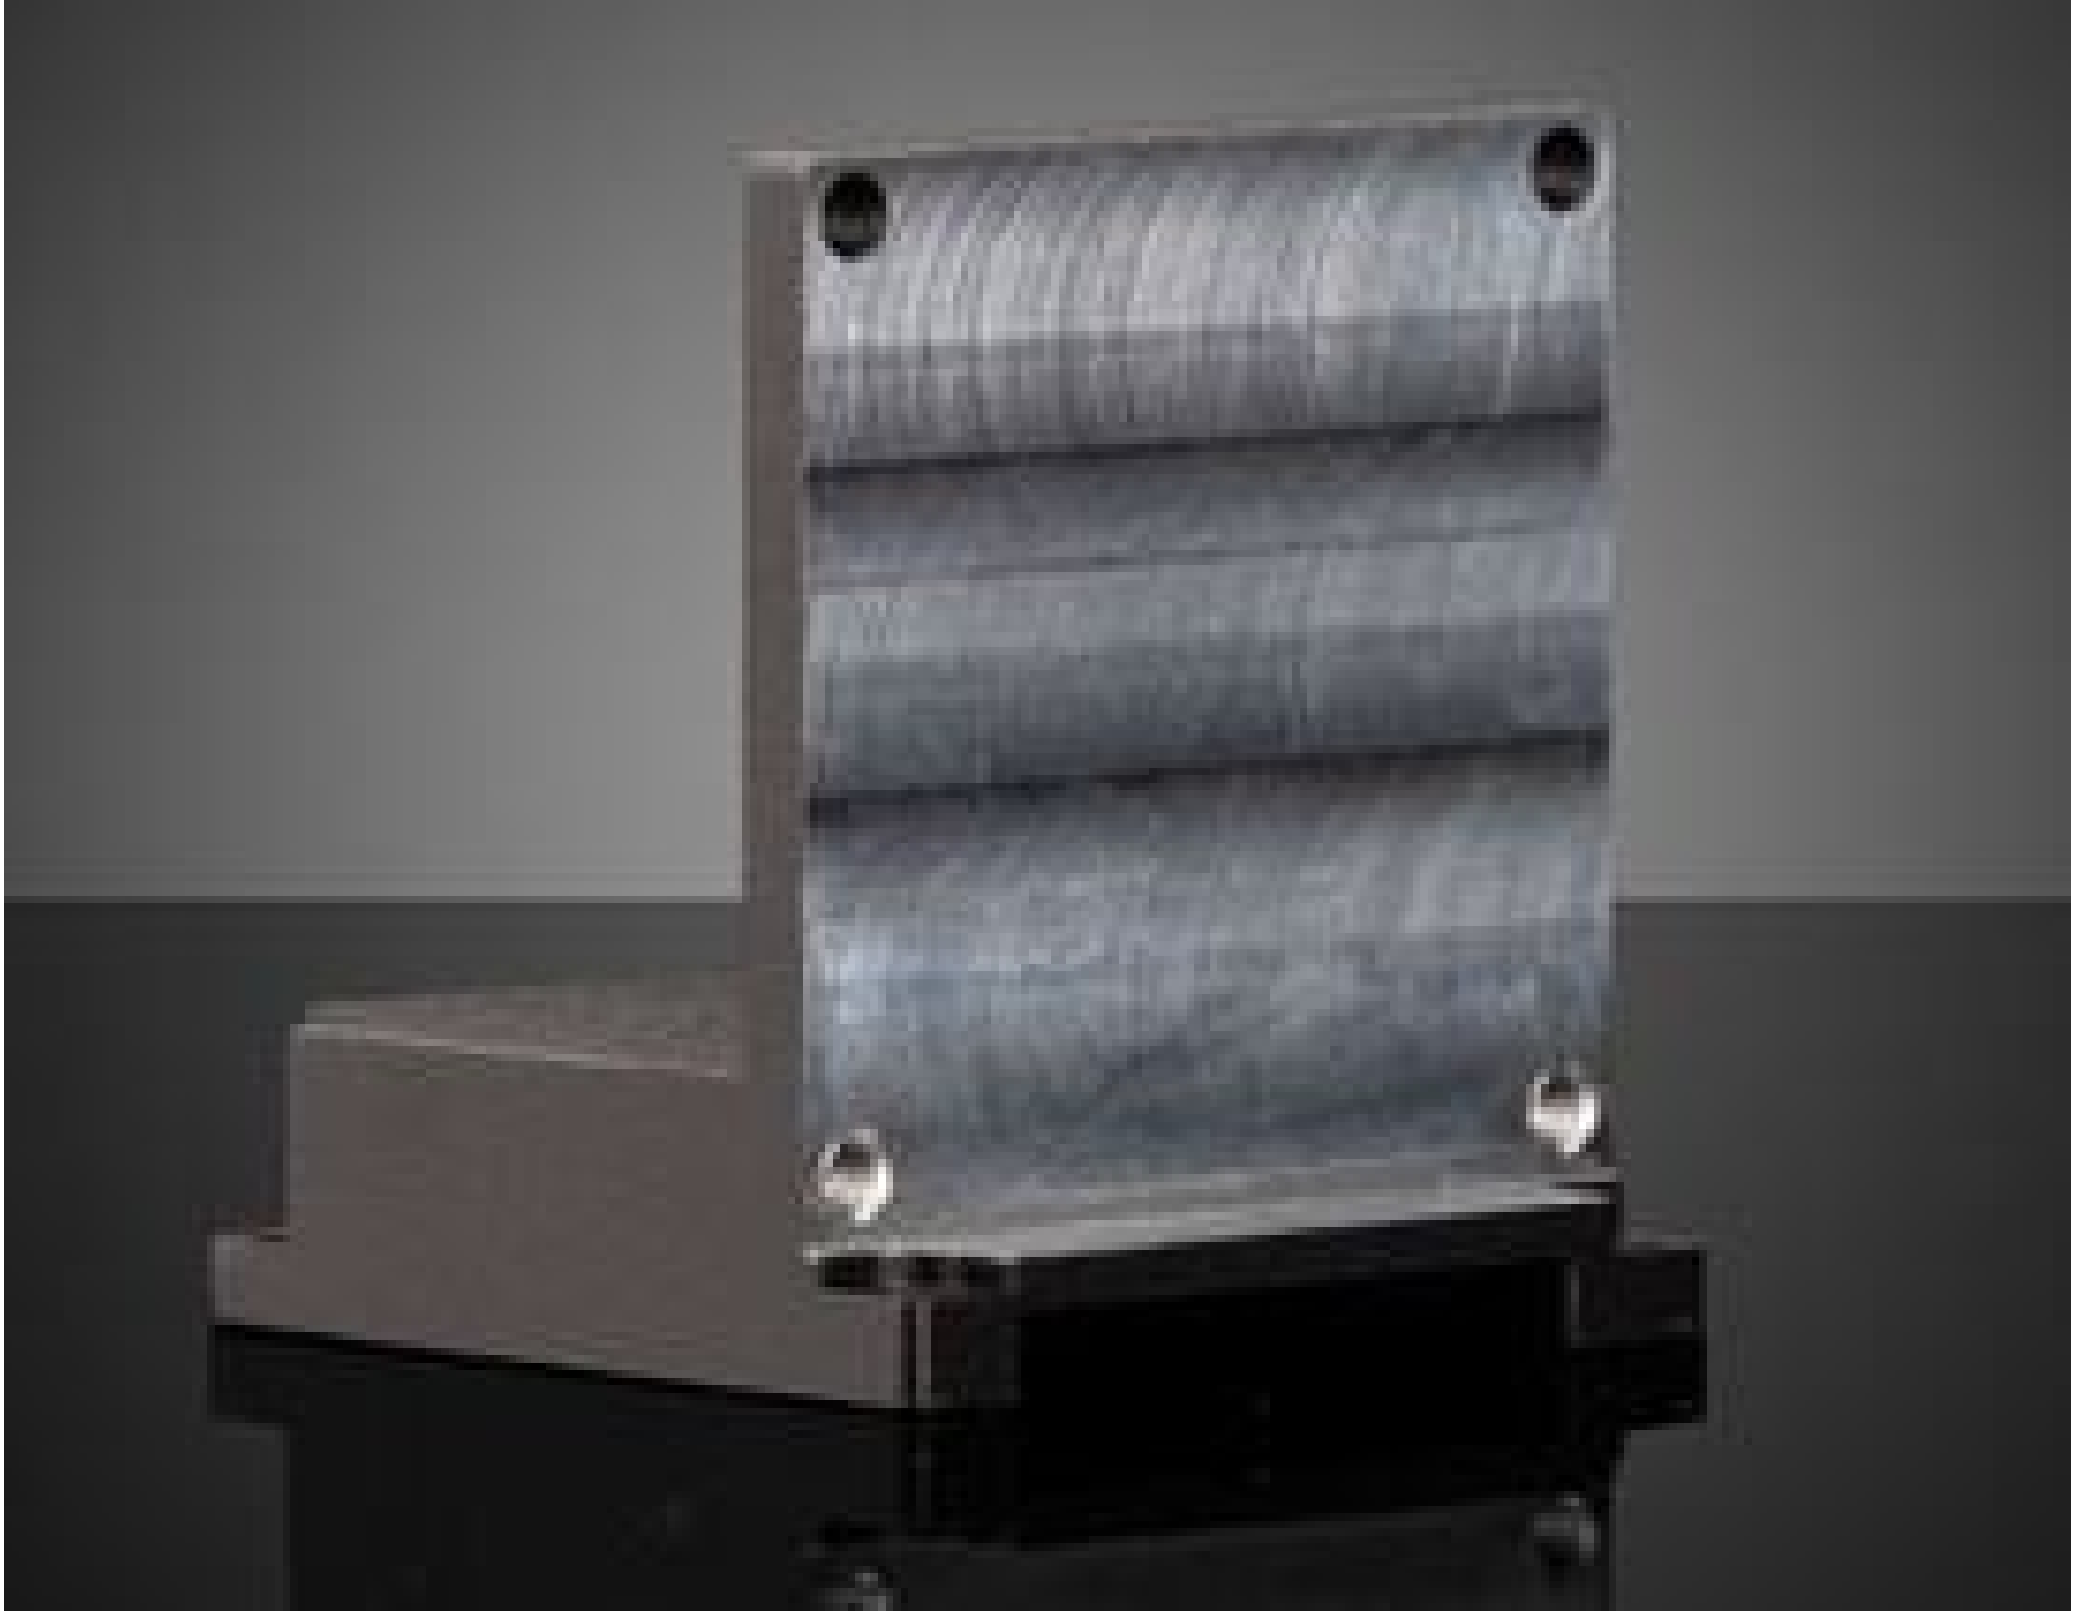

[See all 114 Products in Family](#)

Phoenix Camera 24mm 90° Bracket Transform Kit

See More by [LUCID Vision Labs™](#)

Phoenix Camera 24mm 90° Bracket Transform Kit

Stock #25-154 **1 In Stock**

⊖ 1 ⊕ MRP ₹11,894

📌 Price inclusive of all taxes

ADD TO CART

Volume Pricing	
Qty 1+	₹11,894 each
Need More?	Request Quote

Product Downloads

General

Camera Accessory **Type:**

PHX24-TK90 **Model Number:**

Contents of Kit:
 1 x 90° Mounting Bracket Plate
 2 x M1.7 x L10 Screws
 2 x M1.7 x L8 Screws
 2 x M1.7 x L4 Screws

Product Details

- Unfolding Board Stacks for Customization
- Power Over Ethernet (PoE) for Easy Integration
- Compact Size Starting at 24 x 24mm

LUCID Vision Labs Phoenix™ Power over Ethernet (PoE) Cameras are compact, high performance cameras with one of the smallest form factors in the PoE GigE market. Featuring unfolding board stacks, these cameras easily transform between a 90° and 180° angle shape to provide flexible system integration. Additional software versatility is provided by GigE Vision compliancy, allowing for compatibility with third-party GigE Vision software. LUCID Vision Labs Phoenix™ Power over Ethernet (PoE) Cameras offer powerful Image Signal Processing (ISP), ensuring optimal camera performance with options including Region of Interest (ROI), Color Correction Matrix (CCM), and Binning without any limitations on higher frame rates. These cameras are ideal for industrial applications requiring cameras with compact form factors.