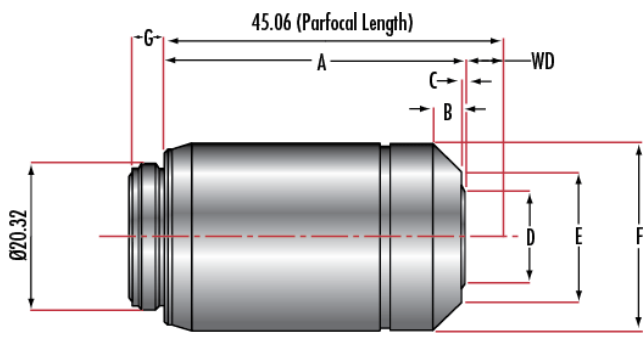

Typical Transmission