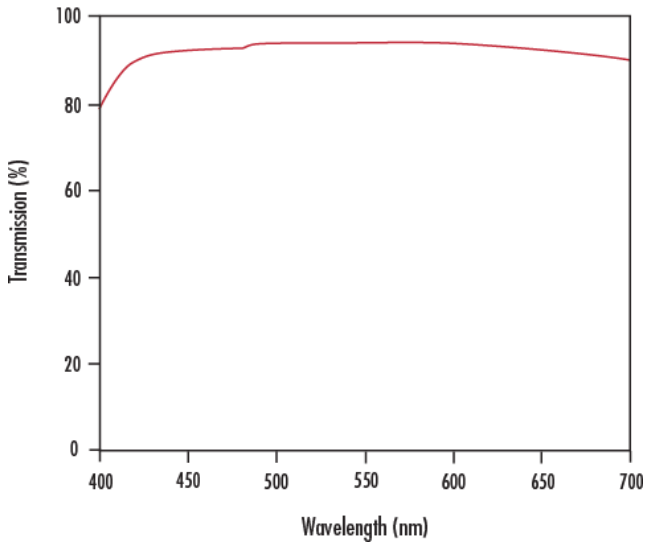

Infinity Corrected	Style:
Olympus	Manufacturer:
Physical & Mechanical Properties	
0.53	Field of View (mm):
27.00	Length excluding Threads (mm):
26	Maximum Diameter (mm):
74	Weight (g):
Optical Properties	
N/A	Compatible Cover Glass Thickness (mm):
3.60	Focal Length FL (mm):
50X	Magnification:
0.35	Numerical Aperture NA:
T> 90 from 400-700nm	Transmission (%):
0.96	Resolving Power (μm):
2.24	Depth of Field (μm):
18.0	Working Distance (mm):
400 - 700	Wavelength Range (nm):
26.5	Field Number (mm):
45	Parfocal Length (mm):
N/A	Immersion Liquid:
2.52	Entrance Pupil Diameter (mm):
Threading & Mounting	
RMS / 20.32mm x 36 TPI	Mounting Threads:
Regulatory Compliance	
View	Certificate of Conformance:
Japan	Country of Origin:
Edmund Optics India Private Limited 267, Greystone Building, Second Floor, 6th Cross Rd, Binnamangala, Stage 1, Indiranagar, Bengaluru, Karnataka, India 560038 Phone: +91- 80-6845 0000	Imported By:

Product Details

- Ideal for Brightfield Microscopy
- Ultra-Long Working Distances Reduce Risk of Specimen Damage
- Over 90% Transmission from 400 – 700nm
- Additional [Olympus Infinity Corrected Objectives](#) Available

Technical Information

Typical Transmission

Using Olympus Objectives with C-Mount Cameras

Stock #ABCDEFG

SLMPLN 20X	86-824	20.0	0.5	0.2	16.1	25.0	26.0	4.9
SLMPLN 50X	86-825	27.0	2.2	0.7	16.9	21.4	26.0	4.9
SLMPLN 100X	86-826	37.4	1.0	0.2	14.7	23.8	26.0	4.9