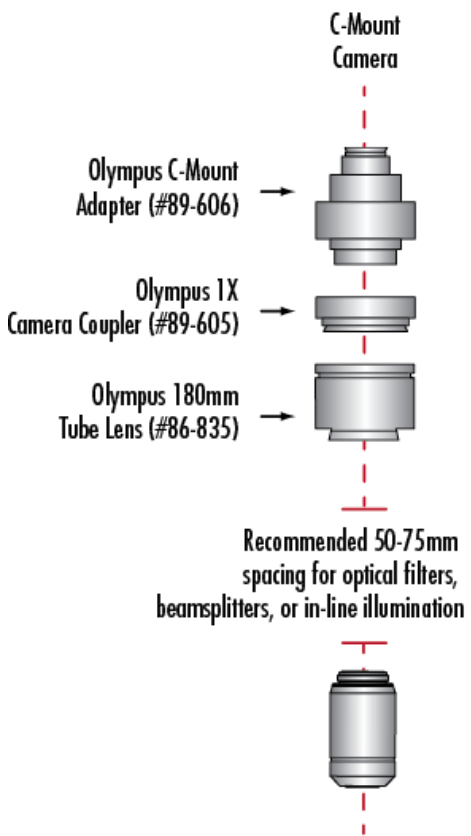

Infinity Corrected	Style:
Olympus	Manufacturer:
Physical & Mechanical Properties	
0.53	Field of View (mm):
27.00	Length excluding Threads (mm):
26	Maximum Diameter (mm):
74	Weight (g):
Optical Properties	
N/A	Compatible Cover Glass Thickness (mm):
3.60	Focal Length FL (mm):
50X	Magnification:
0.35	Numerical Aperture NA:
T> 90 from 400-700nm	Transmission (%):
0.96	Resolving Power (μm):
2.24	Depth of Field (μm):
18.0	Working Distance (mm):
400 - 700	Wavelength Range (nm):
26.5	Field Number (mm):
45	Parfocal Length (mm):
N/A	Immersion Liquid:
2.52	Entrance Pupil Diameter (mm):
Threading & Mounting	
RMS / 20.32mm x 36 TPI	Mounting Threads:
Regulatory Compliance	
View	Certificate of Conformance:
Japan	Country of Origin:
Edmund Optics India Private Limited 267, Greystone Building, Second Floor, 6th Cross Rd, Binnamangala, Stage 1, Indiranagar, Bengaluru, Karnataka, India 560038 Phone: +91- 80-6845 0000	Imported By:

Olympus Super Long WD MPlan Achromat Infinity Corrected Objectives are ideal for electronic assembly, semiconductor inspection, or other flat field inspection applications where resolution is critical. Olympus Super Long WD M Plan Achromat Infinity Corrected Objectives provide excellent performance, ultra-long working distances, and superior image clarity.

Technical Information

Typical Transmission

Using Olympus Objectives with C-Mount Cameras

Stock #ABCDEFG

SLMPLN 20X	86-824	20.0	0.5	0.2	16.1	25.0	26.0	4.9
SLMPLN 50X	86-825	27.0	2.2	0.7	16.9	21.4	26.0	4.9
SLMPLN 100X	86-826	37.4	1.0	0.2	14.7	23.8	26.0	4.9