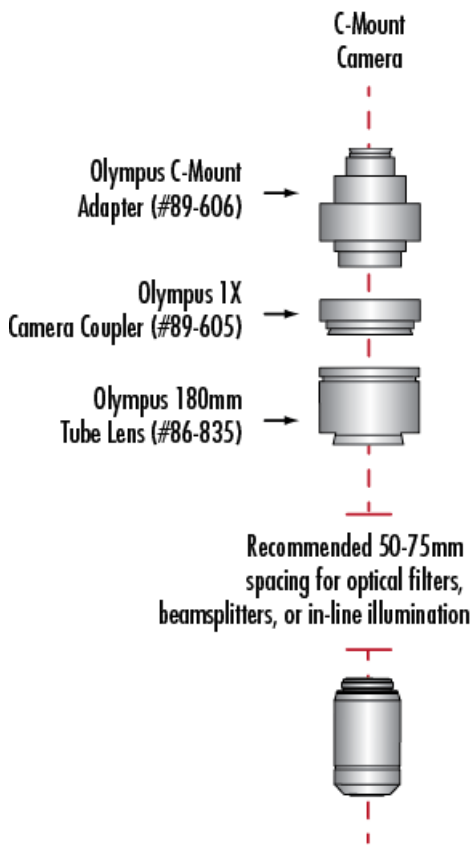

### General

**Model Number:**  
SLMPLN50X

**Compatible Tube Lens Focal Length (mm):**  
Focal Length: 180mm

**Type:**  
Microscope Objective

InfinityCorrected	<b>Style:</b>
Olympus	<b>Manufacturer:</b>
<b>Physical &amp; Mechanical Properties</b>	
0.53	<b>Field of View (mm):</b>
27.00	<b>Length excluding Threads (mm):</b>
26	<b>Maximum Diameter (mm):</b>
74	<b>Weight (g):</b>
<b>Optical Properties</b>	
N/A	<b>Compatible Cover Glass Thickness (mm):</b>
3.60	<b>Focal Length FL (mm):</b>
50X	<b>Magnification:</b>
0.35	<b>Numerical Aperture NA:</b>
T> 90 from 400-700nm	<b>Transmission (%):</b>
0.96	<b>Resolving Power (μm):</b>
2.24	<b>Depth of Field (μm):</b>
18.0	<b>Working Distance (mm):</b>
400 - 700	<b>Wavelength Range (nm):</b>
26.5	<b>Field Number (mm):</b>
45	<b>Parfocal Length (mm):</b>
N/A	<b>Immersion Liquid:</b>
2.52	<b>Entrance Pupil Diameter (mm):</b>
<b>Threading &amp; Mounting</b>	
RMS / 20.32mm x36 TPI	<b>Mounting Threads:</b>
<b>Regulatory Compliance</b>	
<a href="#">View</a>	<b>Certificate of Conformance:</b>
Japan	<b>Country of Origin:</b>
<b>Imported By:</b>	
Edmund Optics India Private Limited 267, Greystone Building, Second Floor, 6th Cross Rd, Binnamangala, Stage 1, Indiranagar, Bengaluru, Karnataka, India 560038 Phone: +91- 80-6845 0000	

Olympus Super Long WD MPlan Achromat Infinity Corrected Objectives are ideal for electronic assembly, semiconductor inspection, or other flat field inspection applications where resolution is critical. Olympus Super Long WD MPlan Achromat Infinity Corrected Objectives provide excellent performance, ultra-long working distances, and superior image clarity.

## Technical Information

Typical Transmission

Using Olympus Objectives with C-Mount Cameras

Stock #ABCDEFG

Model	Part Number	WD	B	C	A	E	F	Diameter
SLMPLN 20X	86-824	20.0	0.5	0.2	16.1	25.0	26.0	4.9
SLMPLN 50X	86-825	27.0	2.2	0.7	16.9	21.4	26.0	4.9
SLMPLN 100X	86-826	37.4	1.0	0.2	14.7	23.8	26.0	4.9