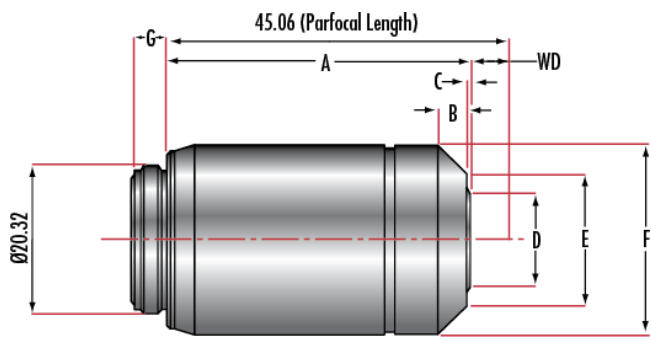

### General

**Model Number:**  
SLMPLN50X

**Compatible Tube Lens Focal Length (mm):**  
Focal Length: 180mm

**Type:**  
Microscope Objective

InfinityCorrected	<b>Style:</b>
Olympus	<b>Manufacturer:</b>
<b>Physical &amp; Mechanical Properties</b>	
0.53	<b>Field of View (mm):</b>
27.00	<b>Length excluding Threads (mm):</b>
26	<b>Maximum Diameter (mm):</b>
74	<b>Weight (g):</b>
<b>Optical Properties</b>	
N/A	<b>Compatible Cover Glass Thickness (mm):</b>
3.60	<b>Focal Length FL (mm):</b>
50X	<b>Magnification:</b>
0.35	<b>Numerical Aperture NA:</b>
T> 90 from 400-700nm	<b>Transmission (%):</b>
0.96	<b>Resolving Power (μm):</b>
2.24	<b>Depth of Field (μm):</b>
18.0	<b>Working Distance (mm):</b>
400 - 700	<b>Wavelength Range (nm):</b>
26.5	<b>Field Number (mm):</b>
45	<b>Parfocal Length (mm):</b>
N/A	<b>Immersion Liquid:</b>
2.52	<b>Entrance Pupil Diameter (mm):</b>
<b>Threading &amp; Mounting</b>	
RMS / 20.32mm x36 TPI	<b>Mounting Threads:</b>
<b>Regulatory Compliance</b>	
<a href="#">View</a>	<b>Certificate of Conformance:</b>
Japan	<b>Country of Origin:</b>
<b>Imported By:</b>	
Edmund Optics India Private Limited 267, Greystone Building, Second Floor, 6th Cross Rd, Binnamangala, Stage 1, Indiranagar, Bengaluru, Karnataka, India 560038 Phone: +91- 80-6845 0000	

## Technical Information

Typical Transmission

Using Olympus Objectives with C-Mount Cameras

Stock #ABCDEFG

Model	Part Number	WD	B	C	A	E	F	Diameter
SLMPLN 20X	86-824	20.0	0.5	0.2	16.1	25.0	26.0	4.9
SLMPLN 50X	86-825	27.0	2.2	0.7	16.9	21.4	26.0	4.9
SLMPLN 100X	86-826	37.4	1.0	0.2	14.7	23.8	26.0	4.9