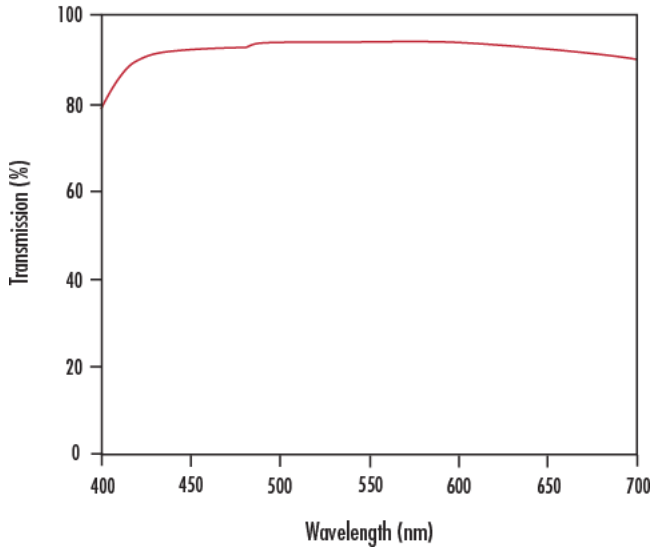

### General

**Model Number:**  
SLMPLN50X

**Compatible Tube Lens Focal Length (mm):**  
Focal Length: 180mm

**Type:**  
Microscope Objective

InfinityCorrected	<b>Style:</b>
Olympus	<b>Manufacturer:</b>
<b>Physical &amp; Mechanical Properties</b>	
0.53	<b>Field of View (mm):</b>
27.00	<b>Length excluding Threads (mm):</b>
26	<b>Maximum Diameter (mm):</b>
74	<b>Weight (g):</b>
<b>Optical Properties</b>	
N/A	<b>Compatible Cover Glass Thickness (mm):</b>
3.60	<b>Focal Length FL (mm):</b>
50X	<b>Magnification:</b>
0.35	<b>Numerical Aperture NA:</b>
T> 90 from 400-700nm	<b>Transmission (%):</b>
0.96	<b>Resolving Power (μm):</b>
2.24	<b>Depth of Field (μm):</b>
18.0	<b>Working Distance (mm):</b>
400 - 700	<b>Wavelength Range (nm):</b>
26.5	<b>Field Number (mm):</b>
45	<b>Parfocal Length (mm):</b>
N/A	<b>Immersion Liquid:</b>
2.52	<b>Entrance Pupil Diameter (mm):</b>
<b>Threading &amp; Mounting</b>	
RMS / 20.32mm x36 TPI	<b>Mounting Threads:</b>
<b>Regulatory Compliance</b>	
<a href="#">View</a>	<b>Certificate of Conformance:</b>
Japan	<b>Country of Origin:</b>
<b>Imported By:</b>	
Edmund Optics India Private Limited 267, Greystone Building, Second Floor, 6th Cross Rd, Binnamangala, Stage 1, Indiranagar, Bengaluru, Karnataka, India 560038 Phone: +91- 80-6845 0000	

## Product Details

- Ideal for Brightfield Microscopy
- Ultra-Long Working Distances Reduce Risk of Specimen Damage
- Over 90% Transmission from 400 – 700nm
- Additional [Olympus Infinity Corrected Objectives](#) Available

## Technical Information

Typical Transmission

Using Olympus Objectives with C-Mount Cameras

Stock #ABCDEFG

Model	Part Number	WD	B	C	A	E	F	Diameter
SLMPLN 20X	86-824	20.0	0.5	0.2	16.1	25.0	26.0	4.9
SLMPLN 50X	86-825	27.0	2.2	0.7	16.9	21.4	26.0	4.9
SLMPLN 100X	86-826	37.4	1.0	0.2	14.7	23.8	26.0	4.9