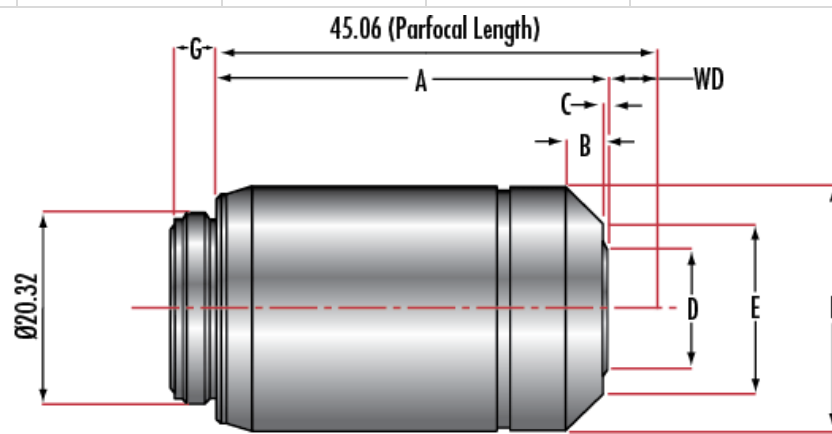

### General

Model Number:  
MXPLFLN50X

Compatible Tube Lens Focal Length (mm):  
Focal Length: 180mm

Type:  
Brightfield

Style:  
Infinity Corrected

#88-202	LMPLFLN 5X	22.5	0.3	-	25.4	-	26.0	4.9	22.5
#88-203	LMPLFLN 10X	24.0	1.9	-	15.2	22.4	26.0	4.5	21.0
#88-204	LMPLFLN 20X	33.0	3.7	-	17.0	-	26.0	4.8	12.0
#88-205	LMPLFLN 50X	34.4	4.0	-	18.2	-	26.0	4.9	10.6
#88-206	LMPLFLN 100X	41.6	3.8	0.5	12.5	18.1	26.0	4.7	3.4
#16-880	MPLFLN 1.25X	41.5	-	-	28.6	29.0	30	4.9	3.5
#39-573	MPLFLN 2.5X	34.3	2.7	-	24.5	29.0	30.0	4.9	10.7
#88-332	MPLFLN 5X	25.0	2.5	-	20.9	-	26.0	4.5	20.0
#88-333	MPLFLN 10X	34.0	5.6	-	14.5	-	26.0	4.5	11.0
#23-721	MXPLFLN 20X	42.0	2.63	2.15	9	20.4	26	4.8	3
#23-722	MXPLFLN 50X	42.0	3.4	1.96	10.3	19	26	4.5	3

Stock #	Model	A	B	C	D	E	F	G	WD
#86-827	LMPLFLN-BD 5X	30.0	2.6	3.4	16.2	29.5	32.0	5.0	15.0
#86-828	LMPLFLN-BD 10X	35.0	2.1	2.7	15.5	30.0	32.0	4.5	10.0
#86-829	LMPLFLN-BD 20X	33.0	1.2	0.5	22.0	30.0	32.0	4.5	12.0
#86-830	LMPLFLN-BD 50X	34.4	1.2	1.4	20.7	28.0	32.0	4.8	10.6
#86-831	LMPLFLN-BD 100X	41.7	1.2	4.0	21.0	29.0	32.0	4.7	3.3