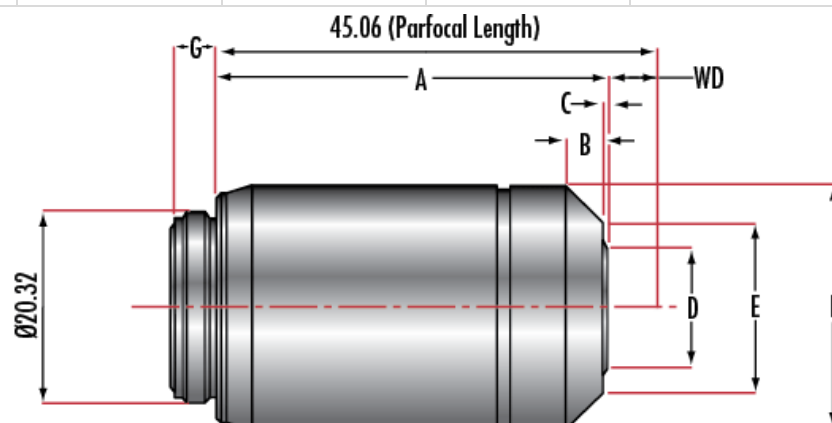

Product Details

- Ideal for Brightfield, DIC, Fluorescence, or Polarization Microscopy
- Long Working Distances Reduce Risk of Specimen Damage
- Excellent Transmission from 400 – 700nm
- Additional [Olympus Infinity Corrected Objectives](#) Available

Olympus MPlan Fluorite Semi Apochromat Infinity Corrected Objectives are ideal for a range of applications utilizing a variety of illumination methods. Olympus MPlan Fluorite Semi Apochromat Infinity Corrected Objectives offer long working distances to increase specimen safety, in addition to increased contrast for observation. These objectives feature standard pupil positions, which enable the use of multiple [prisms](#) or [polarizers](#) for differential interference contrast (DIC) optical microscopy applications.

Technical Information

Stock #	Model	A	B	C	D	E	F	G	WD
#88-202	LMPLFLN 5X	22.5	0.3	-	25.4	-	26.0	4.9	22.5
#88-203	LMPLFLN 10X	24.0	1.9	-	15.2	22.4	26.0	4.5	21.0
#88-204	LMPLFLN 20X	33.0	3.7	-	17.0	-	26.0	4.8	12.0
#88-205	LMPLFLN 50X	34.4	4.0	-	18.2	-	26.0	4.9	10.6
#88-206	LMPLFLN 100X	41.6	3.8	0.5	12.5	18.1	26.0	4.7	3.4
#16-880	MPLFLN 1.25X	41.5	-	-	28.6	29.0	30	4.9	3.5
#39-573	MPLFLN 2.5X	34.3	2.7	-	24.5	29.0	30.0	4.9	10.7
#88-332	MPLFLN 5X	25.0	2.5	-	20.9	-	26.0	4.5	20.0
#88-333	MPLFLN 10X	34.0	5.6	-	14.5	-	26.0	4.5	11.0
#23-721	MXPLFLN 20X	42.0	2.63	2.15	9	20.4	26	4.8	3
#23-722	MXPLFLN 50X	42.0	3.4	1.96	10.3	19	26	4.5	3