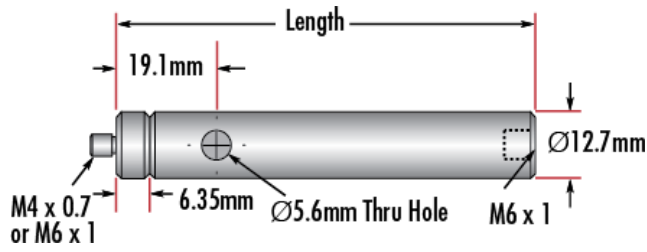

General

Metric **Type:**

Note:
Adapter [#58-985](#) is included. Additional [thread adapters](#) available separately.

Threading & Mounting

M6 x 1.0 **Male Thread:**

Regulatory Compliance

Compliant **RoHS 2015:**

Product Details

- Male M4 x 0.7 or M6 x 1.0 Stud, Female M6 x 1.0 Base
- Posts Include Interchangeable Male Stud and Removable Base S.H.S.S.
- Available in Variety of Lengths
- [English Versions Also Available](#)

TECHSPEC® Metric Stainless Steel Mounting Posts include a 6.35mm long male thread stud adapter that is easily interchangeable with other adapters to ensure compatibility between these posts and any optical mount. Removing the included adapter reveals female M4 threads on the post. Each optical post also has a thru-hole to allow an Allen wrench or other tool to rotate the post easily. Thread values are laser engraved on each post for quick identification and integration. TECHSPEC Metric Stainless Steel Mounting Posts are offered in a variety of lengths. [English versions are also available for purchase.](#)

Technical Information

#68-231

Stock No.	Description	Qty
#58-950	Steel Post, 25.4mm Length	1
#58-951	Steel Post, 38.1mm Length	1
#58-952	Steel Post, 50.8mm Length	2
#58-954	Steel Post, 76.2mm Length	2
#58-955	Steel Post, 101.6mm Length	2
#58-956	Steel Post, 152.4mm Length	1
#58-957	Steel Post, 203.2mm Length	1