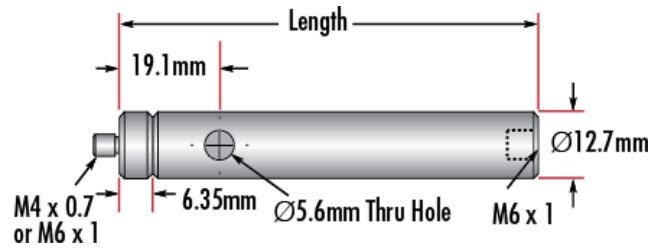

General

Metric **Type:**

Note:
Adapter [#58-985](#) is included. Additional [thread adapters](#) available separately.

Threading & Mounting

M6 x 1.0 **Male Thread:**

Regulatory Compliance

Compliant **RoHS 2015:**

Product Details

- Male M4 x 0.7 or M6 x 1.0 Stud, Female M6 x 1.0 Base
- Posts Include Interchangeable Male Stud and Removable Base S.H.S.S.
- Available in Variety of Lengths
- [English Versions Also Available](#)

TECHSPEC® Metric Stainless Steel Mounting Posts include a 6.35mm long male thread stud adapter that is easily interchangeable with other adapters to ensure compatibility between these posts and any optical mount. Removing the included adapter reveals female M4 threads on the post. Each optical post also has a thru-hole to allow an Allen wrench or other tool to rotate the post easily. Thread values are laser engraved on each post for quick identification and integration. TECHSPEC Metric Stainless Steel Mounting Posts are offered in a variety of lengths. [English versions are also available for purchase.](#)

Technical Information

#68-231

Stock No.	Description	Qty
#58-950	Steel Post, 25.4mm Length	1
#58-951	Steel Post, 38.1mm Length	1
#58-952	Steel Post, 50.8mm Length	2
#58-954	Steel Post, 76.2mm Length	2
#58-955	Steel Post, 101.6mm Length	2
#58-956	Steel Post, 152.4mm Length	1
#58-957	Steel Post, 203.2mm Length	1