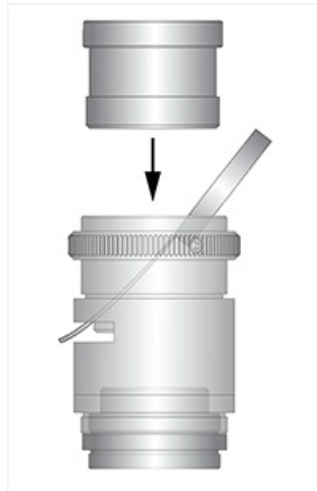

Product Downloads

General

Lens Accessory **Type:**

[#33-562](#) **Compatible Lens:**

Optical Properties

VS **Lens Wavelength Range:**

Step 2: Mount the Variable Focus Liquid Lens into the Liquid Lens Holder. Next, assemble both items into the middle of the Cx Lens. [Complete instructions can be found in the downloadable PDF manual.](#)