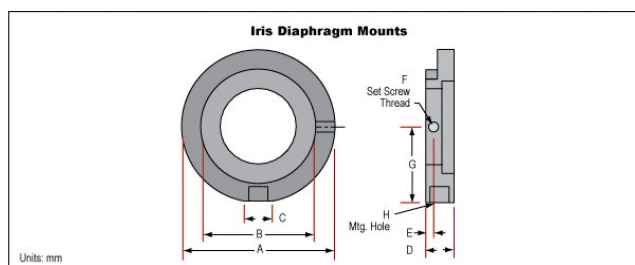

## Threading & Mounting

Mounting Threads:

M4 x0.7 and 8-32

Set Screw Thread:

4-40

## Technical Information

Iris Diameter	A	B	C	D	E	F	G	H	Stock No.
19.8	30.8	19.8	6.1	6.35	2.5	4-40	15.1	8-32	<a href="#">#53-918</a>
37.0	50.8	37.0	9.0	9.5	2.8	6-32	25.0	1/4-20	<a href="#">#53-919</a>
53.0	66.0	53.0	9.9	9.5	3.0	6-32	32.7	1/4-20	<a href="#">#53-920</a>
70.0	86.0	70.0	10.1	9.5	3.8	6-32	42.7	1/4-20	<a href="#">#53-921</a>
21.0	32.0	21.0	6.2	9.5	3.2	4-40	15.7	8-32	<a href="#">#54-862</a>
38.0	52.0	38.0	9.1	9.5	3.2	6-32	25.6	1/4-20	<a href="#">#54-863</a>
54.0	67.0	54.0	8.9	9.5	3.8	6-32	33.2	1/4-20	<a href="#">#54-864</a>
72.0	88.0	72.0	10.3	11.5	3.8	6-32	43.7	1/4-20	<a href="#">#54-865</a>