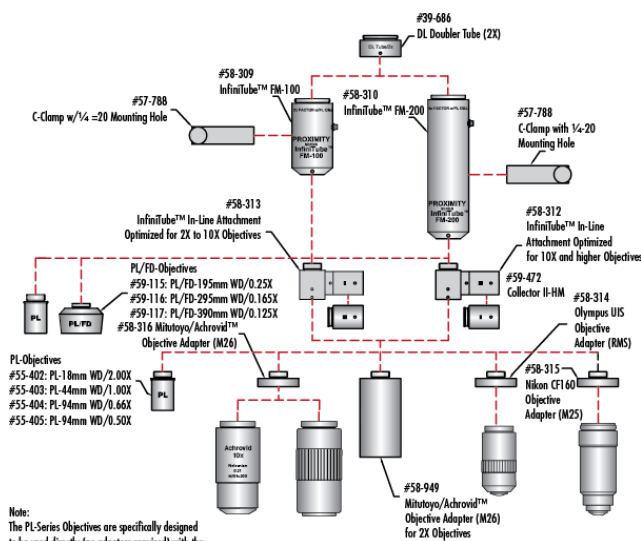

Country of Origin:

United States

Imported By:

Edmund Optics India Private Limited
267, Greystone Building, Second Floor,
6th Cross Rd, Binnamangala,
Stage 1, Indiranagar, Bengaluru,
Karnataka, India 560038
Phone: +91- 80-6845 0000

Product Details

- Direct to Video C-Mount for 2/3" and Smaller Sensor Cameras
- Internal Focusing

InfiniTube™ FM Systems are used to mount infinite-conjugate objectives to C-mount cameras, yielding magnifications not possible with ordinary video lenses, such as 50X magnification. The InfiniTube™ system can be configured in a variety of fashions. It can be utilized alone (InfiniTube™ #58-310 or #58-309) for applications where illumination is provided from another source such as a backlight or directional illumination. The InfiniTube™ FM Systems can also be configured for in-line illumination with attachments. The first in-line attachment (#58-313) has been designed for high performance with objectives having a magnification of 10X or below and is not suggested for use with higher magnification objectives. The second in-line attachment (#58-312) has been designed to work with increased efficiency when used with magnifications of 10X or higher, but can be utilized with all magnifications. All in-line attachments accept our [Fiber Optic Light Guides](#) with a 0.312" tip diameter.

Note: Standard system for 2/3" sensors still available.

Technical Information

System Includes	Stock No.
InfiniTube In-Line Assembly Unit	#58-311
Hitachi KP-D20B Camera	#55-837
15.1" Diagonal LCD Mbnitor (US version only)	#56-522
Y-C Cable (6 ft.)	#39-255
Mitutoyo/Achrovid™ Objective Adapter	#58-316
M-150 Fiber Optic Illuminator	#55-718
Fiber Optic Light Guide (48" L)	#39-367
Fiber Optic Adapter	#38-944
Standard Boom Stand	#54-120
Rack & Pinion Mounting Plate	#54-123
C-Clamp with 1/4" Mounting Hole	#57-788