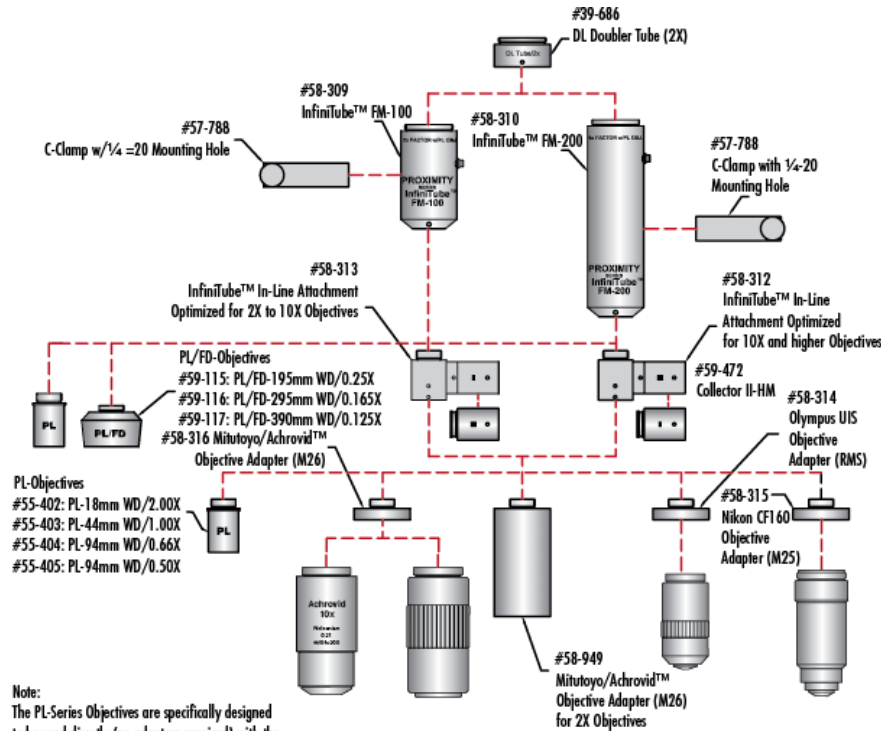

Product Downloads

SPECIFICATIONS

Regulatory Compliance

Compliant

RoHS 2015:

PRODUCT DETAILS

- Direct to Video C-Mount for 2/3" and Smaller Sensor Cameras
- Internal Focusing

InfiniTube™ FM Systems are used to mount infinite-conjugate objectives to C-mount cameras, yielding magnifications not possible with ordinary video lenses, such as 50X magnification. The InfiniTube™ system can be configured in a variety of fashions. It can be utilized alone (InfiniTube™ #58-310 or #58-309) for applications where illumination is provided from another source such as a backlight or directional illumination. The InfiniTube™ FM Systems can also be configured for in-line illumination with attachments. The first in-line attachment (#58-313) has been designed for high performance with objectives having a magnification of 10X or below and is not suggested for use with higher magnification objectives. The second in-line attachment (#58-312) has been designed to work with increased efficiency when used with magnifications of 10X or higher, but can be utilized with all magnifications. All in-line attachments accept our [Fiber Optic Light Guides](#) with a 0.312" tip diameter.

Note: Standard system for 2/3" sensors still available.

TECHNICAL INFORMATION

Note:
 The PL-Series Objectives are specifically designed to be used directly (no adapters required) with the InfiniTube™ FM-Series Main Bodies

All PL-Series Objectives are amplified by 2X (InfiniTube FM-100) or 4X (InfiniTube™ FM-200) their engraved initial power ratings.

A DL 2X Tube can be used atop InfiniTube™ FM-Series Main Bodies to further amplify magnification by a 2X factor.