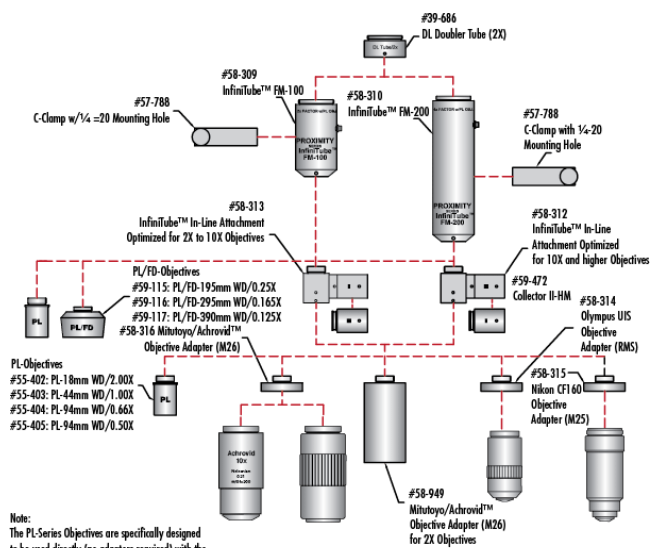

Country of Origin:

United States

Imported By:

Edmund Optics India Private Limited
267, Greystone Building, Second Floor,
6th Cross Rd, Binnamangala,
Stage 1, Indiranagar, Bengaluru,
Karnataka, India 560038
Phone: +91- 80-6845 0000

Product Details

- Direct to Video C-Mount for 2/3" and Smaller Sensor Cameras
- Internal Focusing

InfiniTube™ FM Systems are used to mount infinite-conjugate objectives to C-mount cameras, yielding magnifications not possible with ordinary video lenses, such as 50X magnification. The InfiniTube™ system can be configured in a variety of fashions. It can be utilized alone (InfiniTube™ #58-310 or #58-309) for applications where illumination is provided from another source such as a backlight or directional illumination. The InfiniTube™ FM Systems can also be configured for in-line illumination with attachments. The first in-line attachment (#58-313) has been designed for high performance with objectives having a magnification of 10X or below and is not suggested for use with higher magnification objectives. The second in-line attachment (#58-312) has been designed to work with increased efficiency when used with magnifications of 10X or higher, but can be utilized with all magnifications. All in-line attachments accept our [Fiber Optic Light Guides](#) with a 0.312" tip diameter.

Note: [Standard system](#) for 2/3" sensors still available.

Technical Information

System Includes	Stock No.
InfiniTube In-Line Assembly Unit	#58-311
Hitachi KP-D20B Camera	#55-837
15.1" Diagonal LCD Monitor (US version only)	#56-522
Y-C Cable (6 ft.)	#39-255
Mitutoyo/Achrovid™ Objective Adapter	#58-316
M-150 Fiber Optic Illuminator	#55-718
Fiber Optic Light Guide (48" L)	#39-367
Fiber Optic Adapter	#38-944
Standard Boom Stand	#54-120
Rack & Pinion Mounting Plate	#54-123
C-Clamp with 1/4-20 Mounting Hole	#57-788