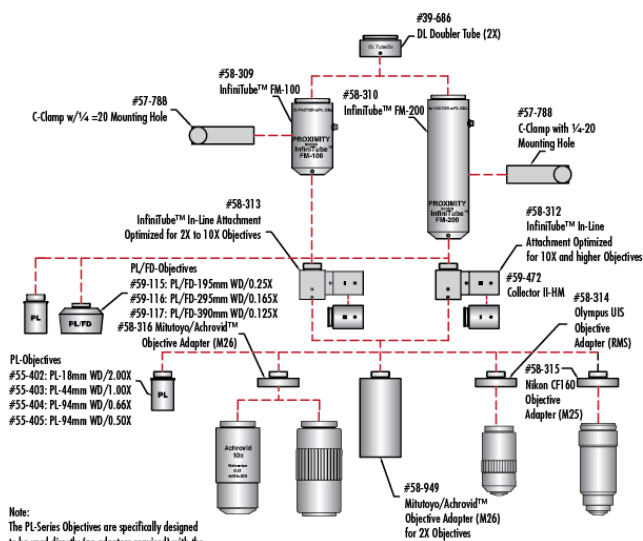

Product Details

- Direct to Video C-Mount for 2/3" and Smaller Sensor Cameras
- Internal Focusing

InfiniTube™ FM Systems are used to mount infinite-conjugate objectives to C-mount cameras, yielding magnifications not possible with ordinary video lenses, such as 50X magnification. The InfiniTube™ system can be configured in a variety of fashions. It can be utilized alone (InfiniTube™ #58-310 or #58-309) for applications where illumination is provided from another source such as a backlight or directional illumination. The InfiniTube™ FM Systems can also be configured for in-line illumination with attachments. The first in-line attachment (#58-313) has been designed for high performance with objectives having a magnification of 10X or below and is not suggested for use with higher magnification objectives. The second in-line attachment (#58-312) has been designed to work with increased efficiency when used with magnifications of 10X or higher, but can be utilized with all magnifications. All in-line attachments accept our **Fiber Optic Light Guides** with a 0.312" tip diameter.

Note: Standard system for 2/3" sensors still available.

Technical Information

System Includes	Stock No.
InfiniTube In-Line Assembly Unit	#58-311
Hitachi KP-D20B Camera	#55-837
15.1" Diagonal LCD Mbnitor (US version only)	#56-522
Y-C Cable (6 ft.)	#39-255
Mitutoyo/Achrovid™ Objective Adapter	#58-316
M-150 Fiber Optic Illuminator	#55-718
Fiber Optic Light Guide (48" L)	#39-367
Fiber Optic Adapter	#38-944
Standard Boom Stand	#54-120
Rack & Pinion Mounting Plate	#54-123
C-Clamp with 1/4-20 Mounting Hole	#57-788