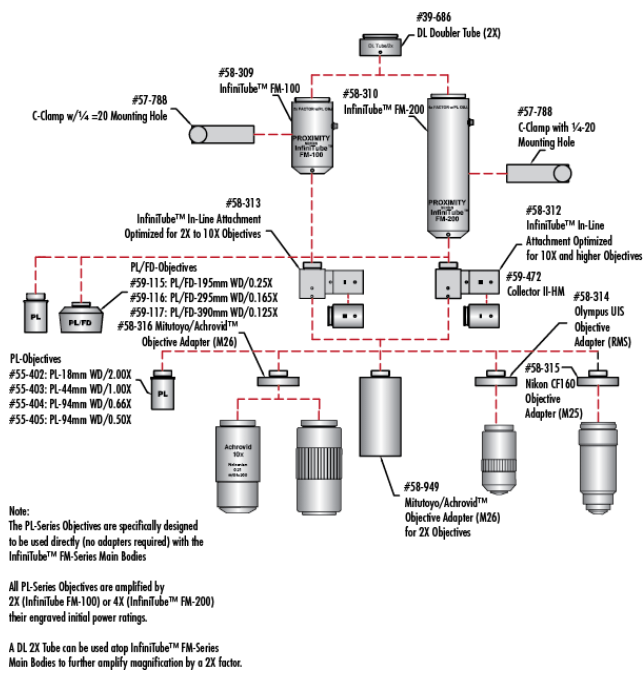

Country of Origin:

United States

Imported By:

Edmund Optics India Private Limited
267, Greystone Building, Second Floor,
6th Cross Rd, Binnamangala,
Stage 1, Indiranagar, Bengaluru,
Karnataka, India 560038
Phone: +91- 80-6845 0000

Product Details

- Direct to Video C-Mount for 2/3" and Smaller Sensor Cameras
- Internal Focusing

InfiniTube™ FM Systems are used to mount infinite-conjugate objectives to C-mount cameras, yielding magnifications not possible with ordinary video lenses, such as 50X magnification. The InfiniTube™ system can be configured in a variety of fashions. It can be utilized alone (InfiniTube™ #58-310 or #58-309) for applications where illumination is provided from another source such as a backlight or directional illumination. The InfiniTube™ FM Systems can also be configured for in-line illumination with attachments. The first in-line attachment (#58-313) has been designed for high performance with objectives having a magnification of 10X or below and is not suggested for use with higher magnification objectives. The second in-line attachment (#58-312) has been designed to work with increased efficiency when used with magnifications of 10X or higher, but can be utilized with all magnifications. All in-line attachments accept our [Fiber Optic Light Guides](#) with a 0.312" tip diameter.

Note: [Standard system](#) for 2/3" sensors still available.

Technical Information

System Includes	Stock No.
InfiniTube In-Line Assembly Unit	#58-311
Hitachi KP-D20B Camera	#55-837
15.1" Diagonal LCD Monitor (US version only)	#56-522
Y-C Cable (6 ft.)	#39-255
Mitutoyo/Achrovid™ Objective Adapter	#58-316
M-150 Fiber Optic Illuminator	#55-718
Fiber Optic Light Guide (48" L)	#39-367
Fiber Optic Adapter	#38-944
Standard Boom Stand	#54-120
Rack & Pinion Mounting Plate	#54-123
C-Clamp with 1/4-20 Mounting Hole	#57-788