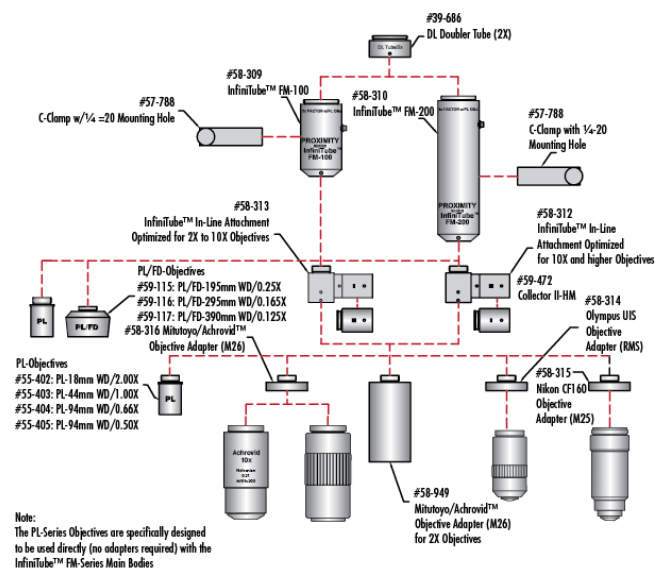

Reach 224:

Compliant

Certificate of Conformance:

[View](#)

Country of Origin:

United States

Imported By:

Edmund Optics India Private Limited
267, Greystone Building, Second Floor,
6th Cross Rd, Binnamangala,
Stage 1, Indiranagar, Bengaluru,
Karnataka, India 560038
Phone: +91- 80-6845 0000

Product Details

- Direct to Video C-Mount for 2/3" and Smaller Sensor Cameras
- Internal Focusing

InfiniTube™ FM Systems are used to mount infinite-conjugate objectives to C-mount cameras, yielding magnifications not possible with ordinary video lenses, such as 50X magnification. The InfiniTube™ system can be configured in a variety of fashions. It can be utilized alone (InfiniTube™ #58-310 or #58-309) for applications where illumination is provided from another source such as a backlight or directional illumination. The InfiniTube™ FM Systems can also be configured for in-line illumination with attachments. The first in-line attachment (#58-313) has been designed for high performance with objectives having a magnification of 10X or below and is not suggested for use with higher magnification objectives. The second in-line attachment (#58-312) has been designed to work with increased efficiency when used with magnifications of 10X or higher, but can be utilized with all magnifications. All in-line attachments accept our [Fiber Optic Light Guides](#) with a 0.312" tip diameter.

Note: [Standard system](#) for 2/3" sensors still available.

Technical Information

System Includes	Stock No.
InfiniTube In-Line Assembly Unit	#58-311
Hitachi KP-D20B Camera	#55-837
15.1" Diagonal LCD Monitor (US version only)	#56-522
Y-C Cable (6 ft.)	#39-255
Mtutoyo/Achrovid™ Objective Adapter	#58-316
M-150 Fiber Optic Illuminator	#55-718
Fiber Optic Light Guide (48" L)	#39-367
Fiber Optic Adapter	#38-944
Standard Boom Stand	#54-120
Rack & Pinion Mmounting Plate	#54-123
C-Clamp with 1/4-20 Mounting Hole	#57-788