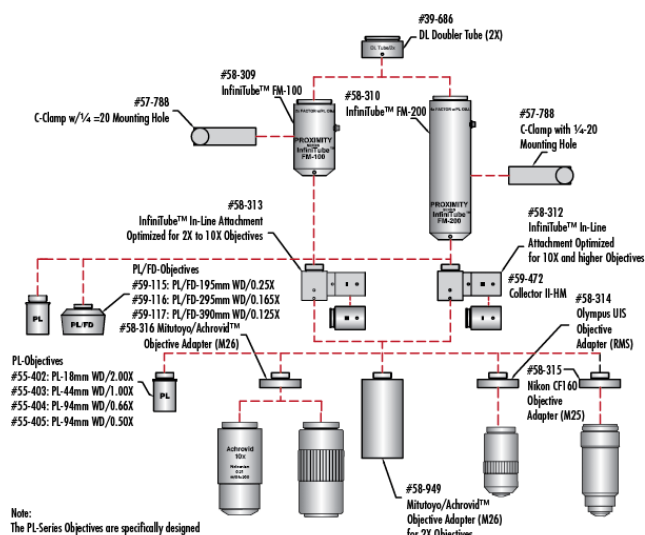

Reach 224:

Compliant

Certificate of Conformance:

[View](#)

Country of Origin:

United States

Imported By:

Edmund Optics India Private Limited
267, Greystone Building, Second Floor,
6th Cross Rd, Binnamangala,
Stage 1, Indiranagar, Bengaluru,
Karnataka, India 560038
Phone: +91-80-6845 0000

Product Details

- Direct to Video C-Mount for 2/3" and Smaller Sensor Cameras
- Internal Focusing

InfiniTube™ FM Systems are used to mount infinite-conjugate objectives to C-mount cameras, yielding magnifications not possible with ordinary video lenses, such as 50X magnification. The InfiniTube™ system can be configured in a variety of fashions. It can be utilized alone (InfiniTube™ #58-310 or #58-309) for applications where illumination is provided from another source such as a backlight or directional illumination. The InfiniTube™ FM Systems can also be configured for in-line illumination with attachments. The first in-line attachment (#58-313) has been designed for high performance with objectives having a magnification of 10X or below and is not suggested for use with higher magnification objectives. The second in-line attachment (#58-312) has been designed to work with increased efficiency when used with magnifications of 10X or higher, but can be utilized with all magnifications. All in-line attachments accept our [Fiber Optic Light Guides](#) with a 0.312" tip diameter.

Note: [Standard system](#) for 2/3" sensors still available.

Technical Information

System Includes	Stock No.
InfiniTube In-Line Assembly Unit	#58-311
Hitachi KP-D20B Camera	#55-837
15.1" Diagonal LCD Monitor (US version only)	#56-522
Y-C Cable (6 ft.)	#39-255
Mitutoyo/Achrovid™ Objective Adapter	#58-316
M-150 Fiber Optic Illuminator	#55-718
Fiber Optic Light Guide (48" L)	#39-367
Fiber Optic Adapter	#38-944
Standard Boom Stand	#54-120
Rack & Pinion Mounting Plate	#54-123
C-Clamp with 1/4-20 Mounting Hole	#57-788