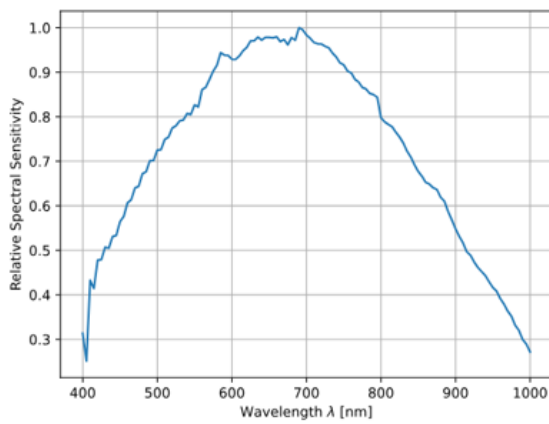

IMX900 Sensor QE Curve