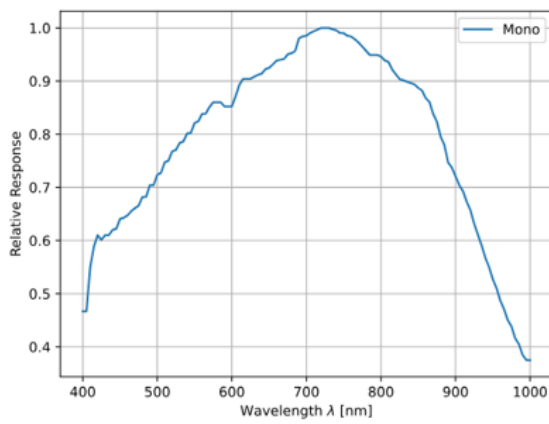

- SONY Pregius S Sensors Available with up to 24MP
- Proven Compact Housing (29 x 29mm)
- Powerful Computer Vision Feature Set with Optional Beyond Features
- **Basler ace GigE Cameras** Also Available

Basler ace2 GigE/5GigE Cameras are available in two versions that provide optimized hardware design, proven compact and robust housing, and state of the art CMOS sensor technology with excellent image quality from Sony's 2nd-Gen Pregius, 3rd-Gen STARVIS, or the latest 4th-Gen Pregius S sensors. These second-generation Ace cameras include all of the components of the first-generation Ace cameras along with integrated features such as a status LED, removable IR cut filter, and robust MB connector. The Basler ace2 GigE/5GigE Camera Basic version offers excellent price to performance ratio with powerful Computer Vision feature set, while the Pro version unlocks unique advanced Beyond features such as Pixel Beyond and Compression Beyond for maximum performance to meet with demanding application requirements. These cameras include the industry proven Basler Pylon SDK Software and Driver and conform to GenICam (GigE Vision 2.0) standards, making them a fast and cost-effective solution to software integration. Basler ace2 Cameras are available in both GigE, 5GigE and USB3.0 interfaces and are ideal for a wide range of applications such as factory automation and industrial robotics.

Technical Information

IMX676 Sensor QE Curve