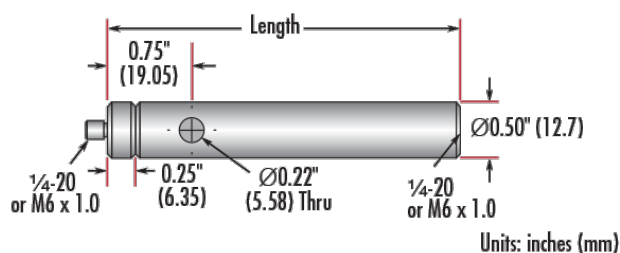

Product Details

Adapter #58-983 is included. Additional [thread adapters](#) available separately.

- Male 8-32 or 1/4-20 Stud, Female 1/4-20 Base
- Posts Include Interchangeable Male Stud and Removable Base S.H.S.S.
- Available in Variety of Lengths
- [Metric Versions Also Available](#)

TECHSPEC® English Stainless Steel Mounting Posts include a 1/4" long male thread stud adapter that is easily interchangeable with other adapters to ensure compatibility between these posts and any optical mount. Removing the included adapter reveals female 8-32 threads on the post. Each optical post also has a thru-hole to allow an Allen wrench or other tool to rotate the post easily. Thread values are laser engraved on each post for quick identification and integration. TECHSPEC English Stainless Steel Mounting Posts are offered in a variety of lengths. [Metric Versions are also available for purchase.](#)

Technical Information

#68-230		
Stock No.	Description	Qty
#59-751	Steel Post, 1" Length	1
#59-752	Steel Post, 1.5" Length	1
#58-999	Steel Post, 2" Length	2
#59-754	Steel Post, 3" Length	2
#59-000	Steel Post, 4" Length	2
#59-008	Steel Post, 6" Length	1
#59-009	Steel Post, 8" Length	1

#68-229		
Stock No.	Description	Qty
#58-960	Steel Post, 1" Length	1
#58-961	Steel Post, 1.5" Length	1
#58-962	Steel Post, 2" Length	2
#58-964	Steel Post, 3" Length	2
#58-965	Steel Post, 4" Length	2
#58-966	Steel Post, 6" Length	1
#58-967	Steel Post, 8" Length	1