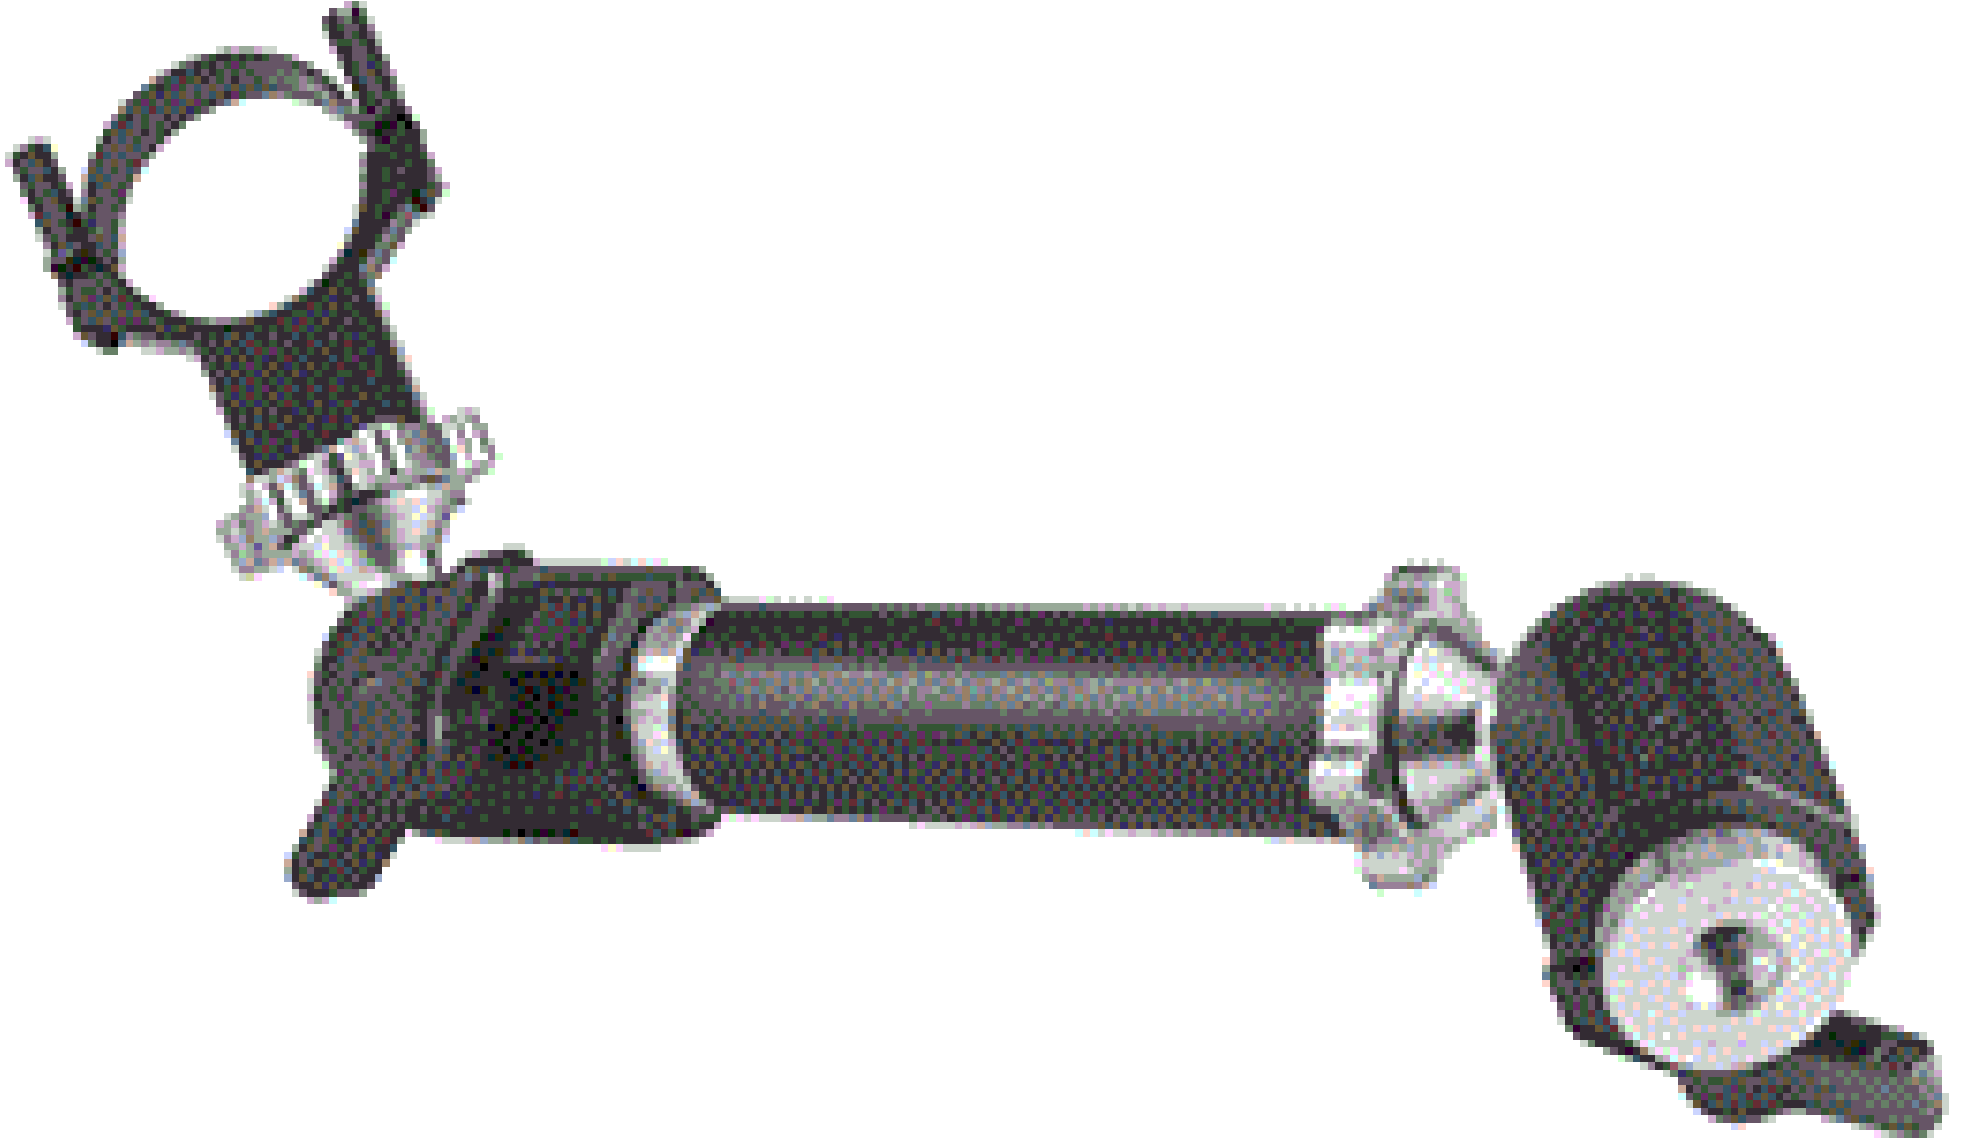

## Articulating Arm Package for C-Mount Focusing Lenses

#54-229

Stock **#54-229** **3 In Stock**

MRP ₹11,682

**Price inclusive of all taxes**

**ADD TO CART**

### General

Tube Mount **Type:**

Accessory **Type of Illumination:**

Mount Part: [#38-513](#)  
Arm Part: [#53-885](#) **Note:**

## Product Details

- Adapt Light Guides to Optical Components
- C-Mount and T-Mount Versions Available
- Articulating Arm Package Available

These optional Light Guide Mounting Adapters make mounting and integration easy. The versatile mounting adapter is used in some of our [machine vision lens assemblies](#). It connects on one side to fiber optic light guides, using the matching [fiber optic adapter](#), and is secured via a thumb screw. The opposite side features a C-Mount or T-Mount male thread for easy integration with our C-Mount and T-Mount components. Our Articulating Arm Package also provides convenient, adjustable mounting. It includes one 3" long shaft, two knuckle ball-joints with 1/4-20 threaded studs, and a ring clamp.