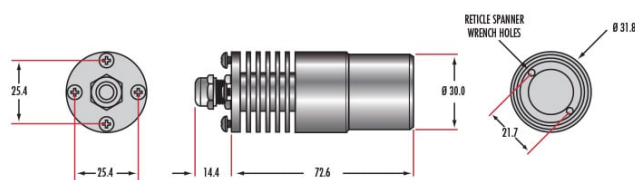

Crosshair Reticle (#88-519)

8 Line Reticle (#88-520)

Optical Properties

Red **Color:**

625 **Wavelength (nm):**

Hardware & Interface Connectivity

Flying Leads **Connector:**

Power Supply:
Power Supply Required and Sold Separately:
USA: [#66-855](#)
Europe: [#66-855](#)
Japan: [#89-513](#)
Korea: [#33-773](#)
China: [#66-855](#)

Regulatory Compliance

[Compliant](#) **RoHS 2015:**

[View](#) **Certificate of Conformance:**

[Contains SVHC(s)](#) **Reach 233:**

United States **Country of Origin:**

Imported By:
Edmund Optics India Private Limited
267, Greystone Building, Second Floor,
6th Cross Rd, Binnamangala,
Stage 1, Indiranagar, Bengaluru,
Karnataka, India 560038
Phone: +91- 80-6845 0000

Product Details

- Multiple Wavelength Options Available
- Equip C-Mount [Imaging Lenses](#) to Control Illumination Geometry
- Ideal for 3D Reconstruction and Mapping

Advanced Illumination LED Pattern Projectors are compact illuminators designed for applications requiring structured illumination. These illuminators can be used with any C-mount compatible imaging lens and negatively patterned 21mm reticle to achieve specific structured illumination geometries. When used without a reticle, these illuminators can be adjustable spotlights. Advanced Illumination LED Pattern Projectors are ideal for 3D reconstruction and mapping. The illuminators are available in blue, green, red or white.

Note: [Power supply](#) and C-mount [imaging lens](#) are required and sold separately.</>

Technical Information

Single Line Reticle (#88-518)