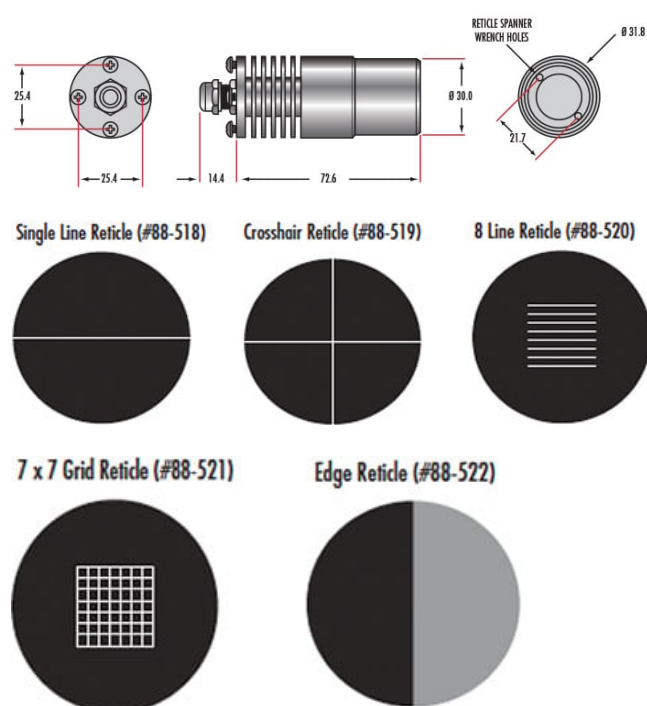

Optical Properties

Green **Color:**

530 **Wavelength (nm):**

Hardware & Interface Connectivity

Flying Leads **Connector:**

Power Supply:
Power Supply Required and Sold Separately.
USA: [#66-855](#)
Europe: [#66-855](#)
Japan: [#89-513](#)
Korea: [#33-773](#)
China: [#66-855](#)

Regulatory Compliance

[Exempt](#) **RoHS 2015:**

[View](#) **Certificate of Conformance:**

[Contains SVHC(s)](#) **Reach 247:**

United States **Country of Origin:**

Imported By:
Edmund Optics India Private Limited
267, Greystone Building, Second Floor,
6th Cross Rd, Binnamangala,
Stage 1, Indiranagar, Bengaluru,
Karnataka, India 560038
Phone: +91- 80-6845 0000

Product Details

- Multiple Wavelength Options Available
- Equip C-Mount [Imaging Lenses](#) to Control Illumination Geometry
- Ideal for 3D Reconstruction and Mapping

Advanced Illumination LED Pattern Projectors are compact illuminators designed for applications requiring structured illumination. These illuminators can be used with any C-mount compatible imaging lens and negatively patterned 21mm reticle to achieve specific structured illumination geometries. When used without a reticle, these illuminators can be adjustable spotlights. Advanced Illumination LED Pattern Projectors are ideal for 3D reconstruction and mapping. The illuminators are available in blue, green, red or white.

Note: [Power supply](#) and C-mount [imaging lens](#) are required and sold separately.</>

Technical Information