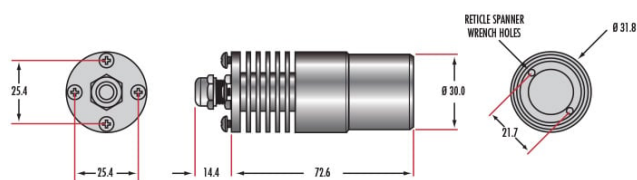

Crosshair Reticle (#88-519)

8 Line Reticle (#88-520)

Optical Properties

Blue **Color:**

455 **Wavelength (nm):**

Hardware & Interface Connectivity

Flying Leads **Connector:**

Power Supply:
Power Supply Required and Sold Separately:
USA: [#66-855](#)
Europe: [#66-855](#)
Japan: [#89-513](#)
Korea: [#33-773](#)
China: [#66-855](#)

Regulatory Compliance

[Compliant](#) **RoHS 2015:**

[View](#) **Certificate of Conformance:**

[Contains SVHC(s)](#) **Reach 233:**

United States **Country of Origin:**

Imported By:
Edmund Optics India Private Limited
267, Greystone Building, Second Floor,
6th Cross Rd, Binnamangala,
Stage 1, Indiranagar, Bengaluru,
Karnataka, India 560038
Phone: +91- 80-6845 0000

Product Details

- Multiple Wavelength Options Available
- Equip C-Mount [Imaging Lenses](#) to Control Illumination Geometry
- Ideal for 3D Reconstruction and Mapping

Advanced Illumination LED Pattern Projectors are compact illuminators designed for applications requiring structured illumination. These illuminators can be used with any C-mount compatible imaging lens and negatively patterned 21mm reticle to achieve specific structured illumination geometries. When used without a reticle, these illuminators can be adjustable spotlights. Advanced Illumination LED Pattern Projectors are ideal for 3D reconstruction and mapping. The illuminators are available in blue, green, red or white.

Note: [Power supply](#) and C-mount [imaging lens](#) are required and sold separately.</>

Technical Information

Single Line Reticle (#88-518)