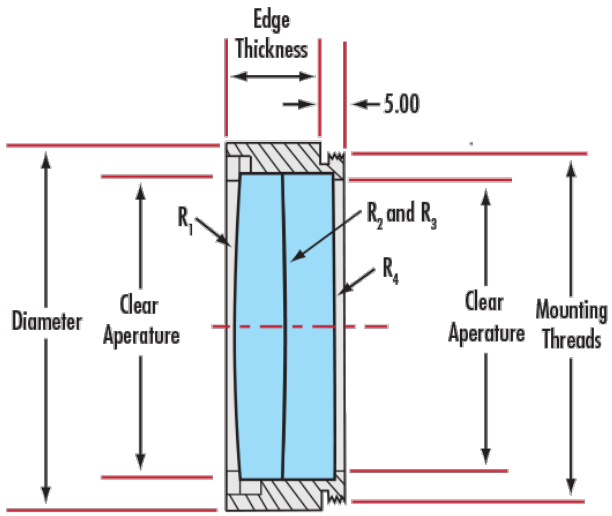

Threading & Mounting

28.07	Mount Thickness (mm):
M86 x 1.0	Mounting Threads:

Regulatory Compliance

Compliant	RoHS 2015:
View	Certificate of Conformance:
Compliant	REACH 241:
United States	Country of Origin:
Edmund Optics India Private Limited 267, Greystone Building, Second Floor, 6th Cross Rd, Binnamangala, Stage 1, Indiranagar, Bengaluru, Karnataka, India 560038 Phone: +91- 80-6845 0000	Imported By:

Product Details

- Offered in Cemented or Air-Spaced Designs
- Mounted Versions Available for Easy Integration
- Feature MgF₂ Anti-Reflection Coating

TECHSPEC® Large Precision Achromatic Lenses offer near-diffraction limited performance across the designated wavelength range. These color-corrected achromatic lenses feature long focal lengths and are available in either cemented or air-spaced designs. The lenses have a MgF₂ anti-reflection coating and are available in diameters up to 140mm. TECHSPEC® Large Precision Achromatic Lenses, in the mounted version, feature a male mounting

thread for easy integration into optical systems. Adhesive foil spacers and mounting instructions are included for unmounted, air-spaced achromatic lenses.

Technical Information

Coating Curves