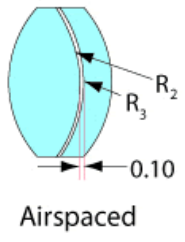

5.00	Centering (arcmin):
13.08	Center Thickness CT 1 (mm):
10.16	Center Thickness CT 2 (mm):
-1227.86	Radius R₄ (mm):
23.07	Edge Thickness ET (mm):
Mounted, Airt spaced 0.10mm	Construction:
Protective as needed	Bevel:

Optical Properties

849.96	Effective Focal Length EFL (mm):
±1	Focal Length Tolerance (%):
838.69	Back Focal Length BFL (mm):
587.6	Focal Length Specification Wavelength (nm):
497.21	Radius R₁ (mm):
-345.82	Radius R₂ (mm):
-344.20	Radius R₃ (mm):
N-BK7 / N-SF2	Substrate: ☐
60-40	Surface Quality:
11.1	f#:
0.05	Numerical Aperture NA:
MgF₂ (400-700nm)	Coating:
R_{avg} ≤1.75% @400 - 700nm	Coating Specification:
400 - 700	Wavelength Range (nm):

Threading & Mounting

28.07	Mount Thickness (mm):
M86 x 1.0	Mounting Threads:

Regulatory Compliance

Compliant	RoHS 2015:
View	Certificate of Conformance:
Compliant	REACH 241:
United States	Country of Origin:
Edmund Optics India Private Limited 267, Greystone Building, Second Floor, 6th Cross Rd, Binnamangala, Stage 1, Indiranagar, Bengaluru, Karnataka, India 560038 Phone: +91- 80-6845 0000	Imported By:

Product Details

- Offered in Cemented or Air-Spaced Designs
- Mounted Versions Available for Easy Integration
- Feature MgF₂ Anti-Reflection Coating

TECHSPEC® Large Precision Achromatic Lenses offer near-diffraction limited performance across the designated wavelength range. These color-corrected achromatic lenses feature long focal lengths and are available in either cemented or air-spaced designs. The lenses have a MgF₂ anti-reflection coating and are available in diameters up to 140mm. TECHSPEC® Large Precision Achromatic Lenses, in the mounted version, feature a male mounting

thread for easy integration into optical systems. Adhesive foil spacers and mounting instructions are included for unmounted, air-spaced achromatic lenses.

Technical Information

Coating Curves