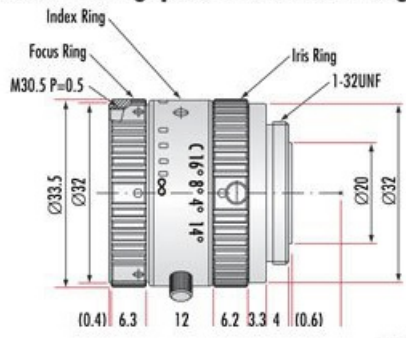

Length (mm):

28.20	
33.50	Maximum Diameter (mm):
33.5	Outer Diameter (mm):
63.00	Weight (g):
0.60	Maximum Rear Protrusion (mm):

Optical Properties

87.00	Field of View @ Min Working Distance (mm):
42.50°	Horizontal Field of View, 1/2" Sensor:
11.00	Maximum Image Circle (mm):
8.00	Focal Length FL (mm):
100 - ∞	Working Distance (mm):
f/1.4 - f/16	Aperture (f#):
-0.1	Maximum Distortion (%):
VS	Lens Wavelength Range:

Sensor

2/3"	Maximum Sensor Format:
6.20	Pixel Size (µm):

Threading & Mounting

M30.5 x 0.50	Filter Thread:
C-Mount	Mount:

Regulatory Compliance

Exempt	RoHS 2015:
Contains SVHC(s)	Reach 224:
View	Certificate of Conformance:
Japan	Country of Origin:
Edmund Optics India Private Limited 267, Greystone Building, Second Floor, 6th Cross Rd, Binnamangala, Stage 1, Indiranagar, Bengaluru, Karnataka, India 560038 Phone: +91- 80-6845 0000	Imported By:

Product Details

- Up to 2/3", C-Mount Lens
- Ideal for Machine Vision at an Economical Price
- 5mm to 75mm Focal Length

MegaPixel Fixed Focal Length Lenses are designed for high-resolution imaging. The lenses are ideal for machine vision applications with demanding space constraints. These lenses complement the resolution of many MegaPixel cameras with 1/2" or 2/3" formats. Low distortion and high resolution enable these economically priced lenses to produce sharp, high-contrast images compared to standard CCTV and compact lenses. MegaPixel Fixed Focal Length Lenses are available in focal lengths ranging from 5 to 75mm. Locking screws for the manual iris and focus allow these lenses to be used in high-vibration environments. Typical applications include [factory automation](#), inspection, and macro work.

Note: For [#64-869](#) 75mm FL Lens, remove focus limit screw to focus past 1.2m.

Technical Information

#56-786 8mm Megapixel Fixed Focal Length Lens

(Units in mm)