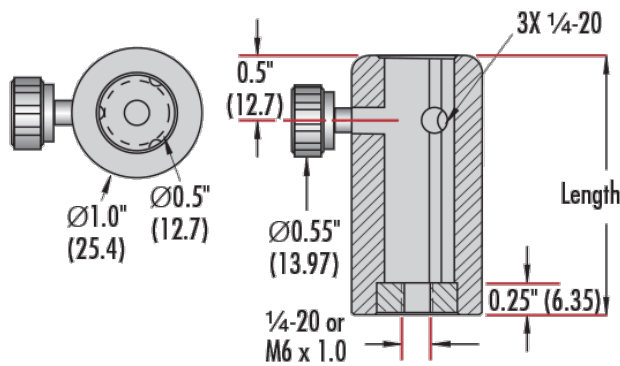

## Threading & Mounting

**Mounting Threads:**  
M6 x 1.0

## Product Details

- English & Metric Post Holders
- English: 1/4-20 Base
- Metric: M6x1 Base
- Unique 3-Point Contact Design
- Aluminum with Brass Inserts

Post Holders have a unique 3-point contact design that inherently centers our [Stainless Steel Optical Mounting Posts](#) more accurately. The three contact pads run the entire inside length of each holder, thus ensuring a more accurate fit with our Posts. Additionally, three tapped holes allow thumbscrew orientation without removing the Post Holder from the breadboard table, base plate, or other fixture. Post hole depth is Post Holder length less 0.25" (6.35mm). Thread values are laser engraved on each Post Holder for quick integration. Locking thumbscrew included.

## Technical Information

Description	Qty	Stock No.
Post Holder, 1" Length	1	<a href="#">#58-976</a>
Post Holder, 1.5" Length	1	<a href="#">#58-977</a>
Post Holder, 2" Length	2	<a href="#">#58-978</a>
Post Holder, 3" Length	2	<a href="#">#58-979</a>
Post Holder, 4" Length	1	<a href="#">#58-980</a>
Post Holder, 6" Length	1	<a href="#">#58-981</a>

Description	Qty	Stock No.
Post Holder, 25.4mm Length	1	<a href="#">#58-970</a>
Post Holder, 38.1mm Length	1	<a href="#">#58-971</a>
Post Holder, 50.8mm Length	2	<a href="#">#58-972</a>
Post Holder, 76.2mm Length	2	<a href="#">#58-973</a>
Post Holder, 101.6mm Length	1	<a href="#">#58-974</a>
Post Holder, 152.4mm Length	1	<a href="#">#58-975</a>