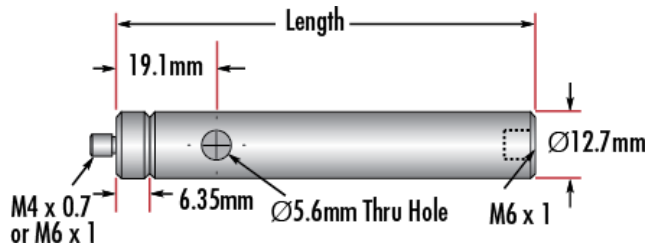

General

Metric **Type:**

Note:
Adapter #58-985 is included. Additional [thread adapters](#) available separately.

Physical & Mechanical Properties

76.20 **Length (mm):**

3.0 **Length (inches):**

12.70 **Diameter (mm):**

0.5 **Diameter (inches):**

Threading & Mounting

M6 x 1.0 **Male Thread:**

Regulatory Compliance

RoHS 2015:
Compliant

Certificate of Conformance:
View

REACH 241:
Compliant

Country of Origin:
China

- Male M4 x 0.7 or M6 x 1.0 Stud, Female M6 x 1.0 Base
- Posts Include Interchangeable Male Stud and Removable Base S.H.S.S.
- Available in Variety of Lengths
- [English Versions Also Available](#)

TECHSPEC® Metric Stainless Steel Mounting Posts include a 6.35mm long male thread stud adapter that is easily interchangeable with other adapters to ensure compatibility between these posts and any optical mount. Removing the included adapter reveals female M4 threads on the post. Each optical post also has a thru-hole to allow an Allen wrench or other tool to rotate the post easily. Thread values are laser engraved on each post for quick identification and integration. TECHSPEC Metric Stainless Steel Mounting Posts are offered in a variety of lengths. [English versions are also available for purchase.](#)

Technical Information

#68-231

Stock No.	Description	Qty
#58-950	Steel Post, 25.4mm Length	1
#58-951	Steel Post, 38.1mm Length	1
#58-952	Steel Post, 50.8mm Length	2
#58-954	Steel Post, 76.2mm Length	2
#58-955	Steel Post, 101.6mm Length	2
#58-956	Steel Post, 152.4mm Length	1
#58-957	Steel Post, 203.2mm Length	1