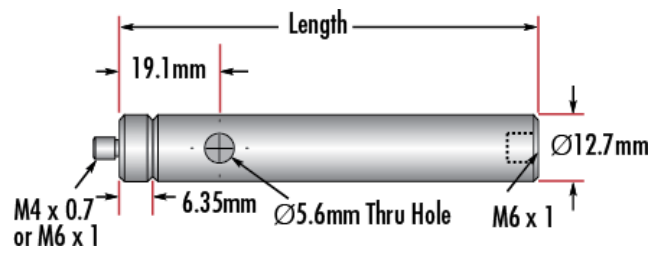

Note:
Adapter [#58-984](#) is included. Additional [thread adapters](#) available separately.

Physical & Mechanical Properties

3.0 **Length (inches):**

76.20 **Length (mm):**

Diameter (inches):

0.5

Diameter (mm):

[View](#)

REACH 241:

Compliant

Country of Origin:

China

Imported By:

Edmund Optics India Private Limited

Product Details

- Male M4 x 0.7 or M6 x 1.0 Stud, Female M6 x 1.0 Base
- Posts Include Interchangeable Male Stud and Removable Base S.H.S.S.
- Available in Variety of Lengths
- [English Versions Also Available](#)

TECHSPEC® Metric Stainless Steel Mounting Posts include a 6.35mm long male thread stud adapter that is easily interchangeable with other adapters to ensure compatibility between these posts and any optical mount. Removing the included adapter reveals female M4 threads on the post. Each optical post also has a thru-hole to allow an Allen wrench or other tool to rotate the post easily. Thread values are laser engraved on each post for quick identification and integration. TECHSPEC Metric Stainless Steel Mounting Posts are offered in a variety of lengths. [English versions are also available for purchase.](#)

Technical Information

#68-231

Stock No.	Description	Qty
#58-950	Steel Post, 25.4mm Length	1
#58-951	Steel Post, 38.1mm Length	1
#58-952	Steel Post, 50.8mm Length	2
#58-954	Steel Post, 76.2mm Length	2
#58-955	Steel Post, 101.6mm Length	2
#58-956	Steel Post, 152.4mm Length	1
#58-957	Steel Post, 203.2mm Length	1