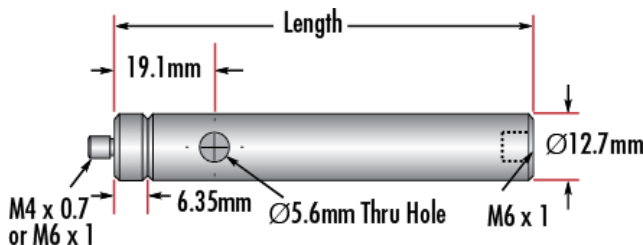

General

Metric Type:

Note:
Adapter [#58-984](#) is included. Additional [thread adapters](#) available separately.

Physical & Mechanical Properties

76.20 Length (mm):

Length (inches):

3.0

12.70 Diameter (mm):

0.5 Diameter (inches):

Threading & Mounting

M4 x 0.7 Male Thread:

Regulatory Compliance

Compliant RoHS 2015:

View Certificate of Conformance:

Compliant REACH 241:

China Country of Origin:

- Male M4 x 0.7 or M6 x 1.0 Stud, Female M6 x 1.0 Base
- Posts Include Interchangeable Male Stud and Removable Base S.H.S.S.
- Available in Variety of Lengths
- [English Versions Also Available](#)

TECHSPEC® Metric Stainless Steel Mounting Posts include a 6.35mm long male thread stud adapter that is easily interchangeable with other adapters to ensure compatibility between these posts and any optical mount. Removing the included adapter reveals female M4 threads on the post. Each optical post also has a thru-hole to allow an Allen wrench or other tool to rotate the post easily. Thread values are laser engraved on each post for quick identification and integration. TECHSPEC Metric Stainless Steel Mounting Posts are offered in a variety of lengths. [English versions are also available for purchase.](#)

Technical Information

#68-231		
Stock No.	Description	Qty
#58-950	Steel Post, 25.4mm Length	1
#58-951	Steel Post, 38.1mm Length	1
#58-952	Steel Post, 50.8mm Length	2
#58-954	Steel Post, 76.2mm Length	2
#58-955	Steel Post, 101.6mm Length	2
#58-956	Steel Post, 152.4mm Length	1
#58-957	Steel Post, 203.2mm Length	1