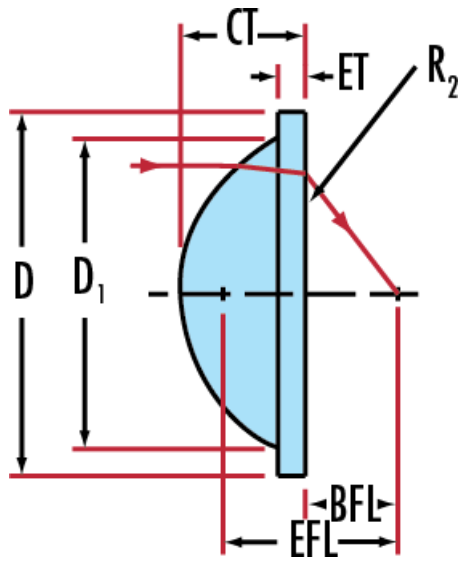

72	Clear Aperture CA (mm):
3.0	Edge Thickness ET (mm):
30.00 ±0.50	Center Thickness CT (mm):
Protective as needed	Bevel:
75.0	Diameter of Asphere (mm):
Plano	Shape of Back Surface:

Optical Properties

50.00	Effective Focal Length EFL (mm):
0.75	Numerical Aperture NA:
30.50	Back Focal Length BFL (mm):
B270	Substrate: ☐
±7	Focal Length Tolerance (%):
Uncoated	Coating:
80-50 (typical)	Surface Quality:
0.7	f#:
58.5	Abbe Number (v_d):
1.523	Index of Refraction (n_d):
Plano	Radius R₂ (mm):
350 - 2500	Wavelength Range (nm):
Infinite	Conjugate Distance:

Material Properties

9.4	Coefficient of Thermal Expansion CTE (10⁻⁶/°C):

Regulatory Compliance

Compliant	RoHS 2015:
Compliant	Reach 224:
View	Certificate of Conformance:
Germany	Country of Origin:
Edmund Optics India Private Limited 267, Greystone Building, Second Floor, 6th Cross Rd, Binnamangala, Stage 1, Indiranagar, Bengaluru, Karnataka, India 560038 Phone: +91- 80-6845 0000	Imported By:

Product Details

- Molded Illumination Lenses
- Aspheric or Spherical Designs
- High Numerical Apertures

Condenser Lenses are molded lenses designed for illumination applications. Featuring large apertures and short focal lengths, Condenser Lenses are commonly used in emitter-detector applications, projection applications, or condensing illumination applications such as Koehler Illumination. The Aspheric Condenser Lenses are molded on the aspheric surface and ground and polished on the opposite face, offering superior performance. The Plano-Convex (PCX) Condenser Lenses are molded on both surfaces, offering excellent value.

Technical Information

Compatible Mounts