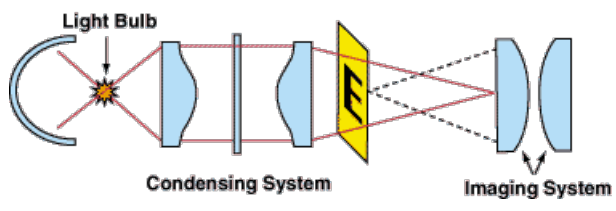

72	Clear Aperture CA (mm):
3.0	Edge Thickness ET (mm):
30.00 ±0.50	Center Thickness CT (mm):
Protective as needed	Bevel:
75.0	Diameter of Asphere (mm):
Plano	Shape of Back Surface:

Optical Properties

50.00	Effective Focal Length EFL (mm):
0.75	Numerical Aperture NA:
30.50	Back Focal Length BFL (mm):
B270	Substrate: ☐
±7	Focal Length Tolerance (%):
Uncoated	Coating:
80-50 (typical)	Surface Quality:
0.7	f#:
58.5	Abbe Number (v_d):
1.523	Index of Refraction (n_d):
Plano	Radius R₂ (mm):
350 - 2500	Wavelength Range (nm):
Infinite	Conjugate Distance:

Material Properties

9.4	Coefficient of Thermal Expansion CTE (10⁻⁶/°C):

Regulatory Compliance

Compliant	RoHS 2015:
Compliant	Reach 224:
View	Certificate of Conformance:
Germany	Country of Origin:
Edmund Optics India Private Limited 267, Greystone Building, Second Floor, 6th Cross Rd, Binnamangala, Stage 1, Indiranagar, Bengaluru, Karnataka, India 560038 Phone: +91- 80-6845 0000	Imported By:

Product Details

- Molded Illumination Lenses
- Aspheric or Spherical Designs
- High Numerical Apertures

Condenser Lenses are molded lenses designed for illumination applications. Featuring large apertures and short focal lengths, Condenser Lenses are commonly used in emitter-detector applications, projection applications, or condensing illumination applications such as Koehler Illumination. The Aspheric Condenser Lenses are molded on the aspheric surface and ground and polished on the opposite face, offering superior performance. The Plano-Convex (PCX) Condenser Lenses are molded on both surfaces, offering excellent value.

Technical Information

Compatible Mounts