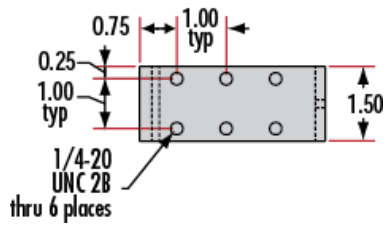

Dovetail	Guide System:
2.76	Length (inches):
70.00	Length (mm):
Black Anodized Aluminum	Construction:
Hardware & Interface Connectivity	
Manual	Type of Drive:
Threading & Mounting	
(4) 6-32, (8) 2-56, (9) 1/4-20	Mounting Threads:
Regulatory Compliance	
Compliant	RoHS 2015:
View	Certificate of Conformance:
Compliant	REACH 241:
China	Country of Origin:
Edmund Optics India Private Limited 267, Greystone Building, Second Floor, 6th Cross Rd, Binnamangala, Stage 1, Indiranagar, Bengaluru, Karnataka, India 560038 Phone: +91- 80-6845 0000	Imported By:

Product Details

- Wide Range of Carrier Length and Mounting Hole Options Available
- Low Profile Design with Smooth Movement
- Increased Stability and <1mrad Straight Line Accuracy

Dovetail Optical Rail Systems are designed for easy and stable installation and positioning of various optical components along the same axis. The rails feature slotted holes that allow them to be fixed to standard 1/4-20 TPI and M6 breadboards or optical tables. Carriers are available with different lengths and hole patterns to meet various mounting needs including options that are directly compatible with our [TECHSPEC® Manual Stages](#) for precision alignment. Carriers utilize a unique two-piece design to prevent the locking screws from contacting the rail and to allow easy attachment and removal. All Dovetail Optical Rail System parts are constructed of black anodized aluminum to minimize stray reflections or glare.

Note: Rails and carriers are sold separately.

Technical Information

Side Profile of Rail System

Large Carrier #55-340

Small Carrier #54-403

Medium Carrier #55-339

Large Carrier #55-404

Medium Carrier #55-341

Common Side Profile

Stock No.	L	A	B	C	D	# Slots	# Cbores
#54-401	12	6	4	—	—	3	—
#54-402	36	18	16	4	6	5	2

Dovetail Optical Rail

Units: inches