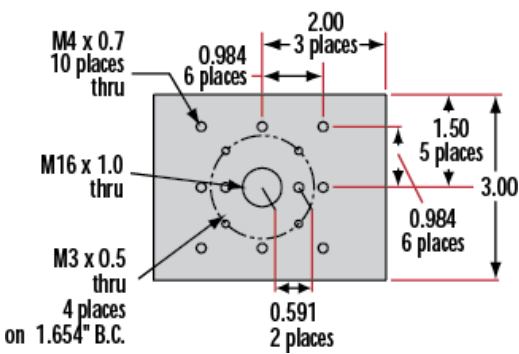

Dovetail	Guide System:
2.76	Length (inches):
70.00	Length (mm):
Black Anodized Aluminum	Construction:
Hardware & Interface Connectivity	
Manual	Type of Drive:
Threading & Mounting	
(4) 6-32, (8) 2-56, (9) 1/4-20	Mounting Threads:
Regulatory Compliance	
Compliant	RoHS 2015:
View	Certificate of Conformance:
Compliant	REACH 241:
China	Country of Origin:
Edmund Optics India Private Limited 267, Greystone Building, Second Floor, 6th Cross Rd, Binnamangala, Stage 1, Indiranagar, Bengaluru, Karnataka, India 560038 Phone: +91- 80-6845 0000	Imported By:

Product Details

- Wide Range of Carrier Length and Mounting Hole Options Available
- Low Profile Design with Smooth Movement
- Increased Stability and <1mrad Straight Line Accuracy

Dovetail Optical Rail Systems are designed for easy and stable installation and positioning of various optical components along the same axis. The rails feature slotted holes that allow them to be fixed to standard 1/4-20 TPI and M6 breadboards or optical tables. Carriers are available with different lengths and hole patterns to meet various mounting needs including options that are directly compatible with our [TECHSPEC® Manual Stages](#) for precision alignment. Carriers utilize a unique two-piece design to prevent the locking screws from contacting the rail and to allow easy attachment and removal. All Dovetail Optical Rail System parts are constructed of black anodized aluminum to minimize stray reflections or glare.

Note: Rails and carriers are sold separately.

Technical Information

Side Profile of Rail System

Large Carrier #55-340

Small Carrier #54-403

Medium Carrier #55-339

Large Carrier #55-404

Medium Carrier #55-341