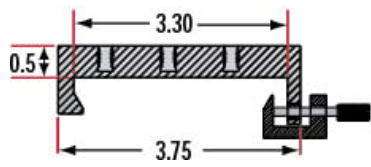

Dovetail	Guide System:
2.76	Length (inches):
70.00	Length (mm):
Black Anodized Aluminum	Construction:
Hardware & Interface Connectivity	
Manual	Type of Drive:
Threading & Mounting	
(4) 6-32, (8) 2-56, (9) 1/4-20	Mounting Threads:
Regulatory Compliance	
Compliant	RoHS 2015:
View	Certificate of Conformance:
Compliant	REACH 241:
China	Country of Origin:
Edmund Optics India Private Limited 267, Greystone Building, Second Floor, 6th Cross Rd, Binnamangala, Stage 1, Indiranagar, Bengaluru, Karnataka, India 560038 Phone: +91- 80-6845 0000	Imported By:

Product Details

- Wide Range of Carrier Length and Mounting Hole Options Available
- Low Profile Design with Smooth Movement
- Increased Stability and <1mrad Straight Line Accuracy

Dovetail Optical Rail Systems are designed for easy and stable installation and positioning of various optical components along the same axis. The rails feature slotted holes that allow them to be fixed to standard 1/4-20 TPI and M6 breadboards or optical tables. Carriers are available with different lengths and hole patterns to meet various mounting needs including options that are directly compatible with our [TECHSPEC® Manual Stages](#) for precision alignment. Carriers utilize a unique two-piece design to prevent the locking screws from contacting the rail and to allow easy attachment and removal. All Dovetail Optical Rail System parts are constructed of black anodized aluminum to minimize stray reflections or glare.

Note: Rails and carriers are sold separately.

Technical Information

Side Profile of Rail System

Large Carrier #55-340

Small Carrier #54-403

Medium Carrier #55-339

Large Carrier #55-404

Medium Carrier #55-341

Common Side Profile

Stock No.	L	A	B	C	D	# Slots	# Cbores
#54-401	12	6	4	—	—	3	—
#54-402	36	18	16	4	6	5	2

Dovetail Optical Rail

Units: inches