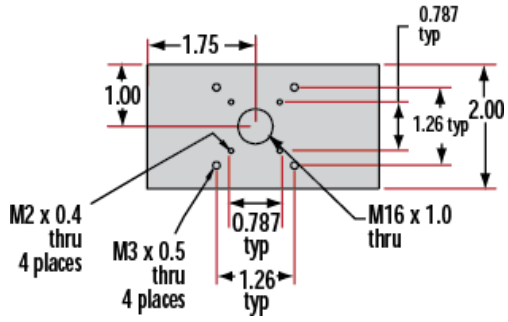

Dovetail	Guide System:
2.76	Length (inches):
70.00	Length (mm):
Black Anodized Aluminum	Construction:
Hardware & Interface Connectivity	
Manual	Type of Drive:
Threading & Mounting	
(4) 6-32, (8) 2-56, (9) 1/4-20	Mounting Threads:
Regulatory Compliance	
Compliant	RoHS 2015:
View	Certificate of Conformance:
Compliant	REACH 241:
China	Country of Origin:
Edmund Optics India Private Limited 267, Greystone Building, Second Floor, 6th Cross Rd, Binnamangala, Stage 1, Indiranagar, Bengaluru, Karnataka, India 560038 Phone: +91- 80-6845 0000	Imported By:

Product Details

- Wide Range of Carrier Length and Mounting Hole Options Available
- Low Profile Design with Smooth Movement
- Increased Stability and <1mrad Straight Line Accuracy

Dovetail Optical Rail Systems are designed for easy and stable installation and positioning of various optical components along the same axis. The rails feature slotted holes that allow them to be fixed to standard 1/4-20 TPI and M6 breadboards or optical tables. Carriers are available with different lengths and hole patterns to meet various mounting needs including options that are directly compatible with our [TECHSPEC® Manual Stages](#) for precision alignment. Carriers utilize a unique two-piece design to prevent the locking screws from contacting the rail and to allow easy attachment and removal. All Dovetail Optical Rail System parts are constructed of black anodized aluminum to minimize stray reflections or glare.

Note: Rails and carriers are sold separately.

Technical Information

Side Profile of Rail System

Large Carrier #55-340

Small Carrier #54-403

Medium Carrier #55-339

Large Carrier #55-404

Medium Carrier #55-341

Common Side Profile

Stock No.	L	A	B	C	D	# Slots	# Cbores
#54-401	12	6	4	—	—	3	—
#54-402	36	18	16	4	6	5	2

Dovetail Optical Rail

Units: inches