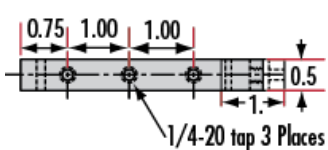

Dovetail	Guide System:
2.76	Length (inches):
70.00	Length (mm):
Black Anodized Aluminum	Construction:
Hardware & Interface Connectivity	
Manual	Type of Drive:
Threading & Mounting	
(4) 6-32, (8) 2-56, (9) 1/4-20	Mounting Threads:
Regulatory Compliance	
Compliant	RoHS 2015:
View	Certificate of Conformance:
Compliant	REACH 241:
China	Country of Origin:
Edmund Optics India Private Limited 267, Greystone Building, Second Floor, 6th Cross Rd, Binnamangala, Stage 1, Indiranagar, Bengaluru, Karnataka, India 560038 Phone: +91- 80-6845 0000	Imported By:

Product Details

- Wide Range of Carrier Length and Mounting Hole Options Available
- Low Profile Design with Smooth Movement
- Increased Stability and <1mrad Straight Line Accuracy

Dovetail Optical Rail Systems are designed for easy and stable installation and positioning of various optical components along the same axis. The rails feature slotted holes that allow them to be fixed to standard 1/4-20 TPI and M6 breadboards or optical tables. Carriers are available with different lengths and hole patterns to meet various mounting needs including options that are directly compatible with our [TECHSPEC® Manual Stages](#) for precision alignment. Carriers utilize a unique two-piece design to prevent the locking screws from contacting the rail and to allow easy attachment and removal. All Dovetail Optical Rail System parts are constructed of black anodized aluminum to minimize stray reflections or glare.

Note: Rails and carriers are sold separately.

Technical Information

Side Profile of Rail System

Large Carrier #55-340

Small Carrier #54-403

Medium Carrier #55-339

Large Carrier #55-404

Medium Carrier #55-341

Common Side Profile

Stock No.	L	A	B	C	D	# Slots	# Cbores
#54-401	12	6	4	—	—	3	—
#54-402	36	18	16	4	6	5	2

Dovetail Optical Rail

Units: inches