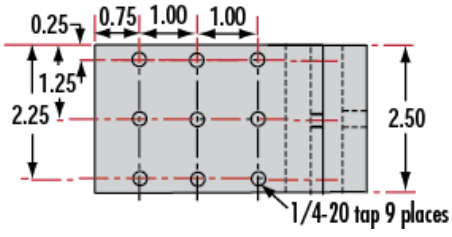

Product Details

- Wide Range of Carrier Length and Mounting Hole Options Available
- Low Profile Design with Smooth Movement
- Increased Stability and <1mrad Straight Line Accuracy

Dovetail Optical Rail Systems are designed for easy and stable installation and positioning of various optical components along the same axis. The rails feature slotted holes that allow them to be fixed to standard 1/4-20 TPI and M6 breadboards or optical tables. Carriers are available with different lengths and hole patterns to meet various mounting needs including options that are directly compatible with our [TECHSPEC® Manual Stages](#) for precision alignment. Carriers utilize a unique two-piece design to prevent the locking screws from contacting the rail and to allow easy attachment and removal. All Dovetail Optical Rail System parts are constructed of black anodized aluminum to minimize stray reflections or glare.

Note: Rails and carriers are sold separately.

Technical Information

Side Profile of Rail System

Large Carrier #55-340

Small Carrier #54-403

Medium Carrier #55-339

Large Carrier #55-404

Medium Carrier #55-341

Common Side Profile

Stock No.	L	A	B	C	D	# Slots	# Cbores
#54-401	12	6	4	—	—	3	—
#54-402	36	18	16	4	6	5	2

Dovetail Optical Rail

Units: inches