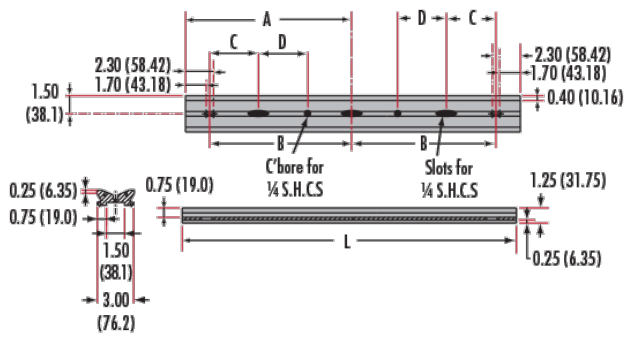

Dovetail	Guide System:
2.76	Length (inches):
70.00	Length (mm):
Black Anodized Aluminum	Construction:
Hardware & Interface Connectivity	
Manual	Type of Drive:
Threading & Mounting	
(4) 6-32, (8) 2-56, (9) 1/4-20	Mounting Threads:
Regulatory Compliance	
Compliant	RoHS 2015:
View	Certificate of Conformance:
Compliant	REACH 241:
China	Country of Origin:
Edmund Optics India Private Limited 267, Greystone Building, Second Floor, 6th Cross Rd, Binnamangala, Stage 1, Indiranagar, Bengaluru, Karnataka, India 560038 Phone: +91- 80-6845 0000	Imported By:

Product Details

- Wide Range of Carrier Length and Mounting Hole Options Available
- Low Profile Design with Smooth Movement
- Increased Stability and <1mrad Straight Line Accuracy

Dovetail Optical Rail Systems are designed for easy and stable installation and positioning of various optical components along the same axis. The rails feature slotted holes that allow them to be fixed to standard 1/4-20 TPI and M6 breadboards or optical tables. Carriers are available with different lengths and hole patterns to meet various mounting needs including options that are directly compatible with our [TECHSPEC® Manual Stages](#) for precision alignment. Carriers utilize a unique two-piece design to prevent the locking screws from contacting the rail and to allow easy attachment and removal. All Dovetail Optical Rail System parts are constructed of black anodized aluminum to minimize stray reflections or glare.

Note: Rails and carriers are sold separately.

Technical Information

Side Profile of Rail System

Large Carrier #55-340

Small Carrier #54-403

Medium Carrier #55-339

Large Carrier #55-404

Medium Carrier #55-341

Common Side Profile

Stock No.	L	A	B	C	D	# Slots	# Cbores
#54-401	12	6	4	—	—	3	—
#54-402	36	18	16	4	6	5	2

Dovetail Optical Rail

Units: inches