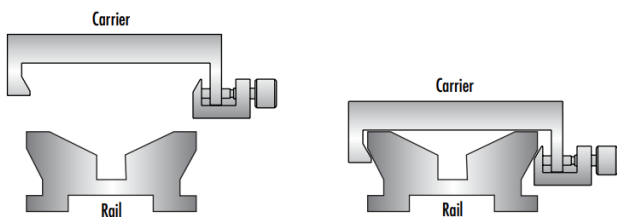

Dovetail	Guide System:
2.76	Length (inches):
70.00	Length (mm):
Black Anodized Aluminum	Construction:
Hardware & Interface Connectivity	
Manual	Type of Drive:
Threading & Mounting	
(4) 6-32, (8) 2-56, (9) 1/4-20	Mounting Threads:
Regulatory Compliance	
Compliant	RoHS 2015:
View	Certificate of Conformance:
Compliant	REACH 241:
China	Country of Origin:
Edmund Optics India Private Limited 267, Greystone Building, Second Floor, 6th Cross Rd, Binnamangala, Stage 1, Indiranagar, Bengaluru, Karnataka, India 560038 Phone: +91- 80-6845 0000	Imported By:

Product Details

- Wide Range of Carrier Length and Mounting Hole Options Available
- Low Profile Design with Smooth Movement
- Increased Stability and <1mrad Straight Line Accuracy

Dovetail Optical Rail Systems are designed for easy and stable installation and positioning of various optical components along the same axis. The rails feature slotted holes that allow them to be fixed to standard 1/4-20 TPI and M6 breadboards or optical tables. Carriers are available with different lengths and hole patterns to meet various mounting needs including options that are directly compatible with our [TECHSPEC® Manual Stages](#) for precision alignment. Carriers utilize a unique two-piece design to prevent the locking screws from contacting the rail and to allow easy attachment and removal. All Dovetail Optical Rail System parts are constructed of black anodized aluminum to minimize stray reflections or glare.

Note: Rails and carriers are sold separately.

Technical Information

Side Profile of Rail System

Large Carrier #55-340

Small Carrier #54-403

Medium Carrier #55-339

Large Carrier #55-404

Medium Carrier #55-341