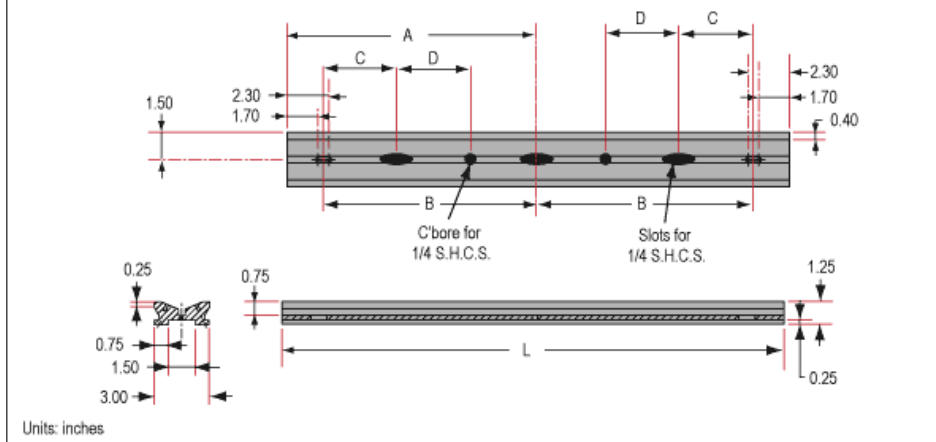

Dovetail	Guide System:
2.76	Length (inches):
70.00	Length (mm):
Black Anodized Aluminum	Construction:
Hardware & Interface Connectivity	
Manual	Type of Drive:
Threading & Mounting	
(4) 6-32, (8) 2-56, (9) 1/4-20	Mounting Threads:
Regulatory Compliance	
Compliant	RoHS 2015:
View	Certificate of Conformance:
Compliant	REACH 241:
China	Country of Origin:
Edmund Optics India Private Limited 267, Greystone Building, Second Floor, 6th Cross Rd, Binnamangala, Stage 1, Indiranagar, Bengaluru, Karnataka, India 560038 Phone: +91- 80-6845 0000	Imported By:

Product Details

- Wide Range of Carrier Length and Mounting Hole Options Available
- Low Profile Design with Smooth Movement
- Increased Stability and <1mrad Straight Line Accuracy

Dovetail Optical Rail Systems are designed for easy and stable installation and positioning of various optical components along the same axis. The rails feature slotted holes that allow them to be fixed to standard 1/4-20 TPI and M6 breadboards or optical tables. Carriers are available with different lengths and hole patterns to meet various mounting needs including options that are directly compatible with our [TECHSPEC® Manual Stages](#) for precision alignment. Carriers utilize a unique two-piece design to prevent the locking screws from contacting the rail and to allow easy attachment and removal. All Dovetail Optical Rail System parts are constructed of black anodized aluminum to minimize stray reflections or glare.

Note: Rails and carriers are sold separately.

Technical Information

Side Profile of Rail System

Large Carrier #55-340

Small Carrier #54-403

Medium Carrier #55-339

Large Carrier #55-404

Medium Carrier #55-341

Common Side Profile

Stock No.	L	A	B	C	D	# Slots	# Cbores
#54-401	12	6	4	—	—	3	—
#54-402	36	18	16	4	6	5	2

Dovetail Optical Rail

Units: inches