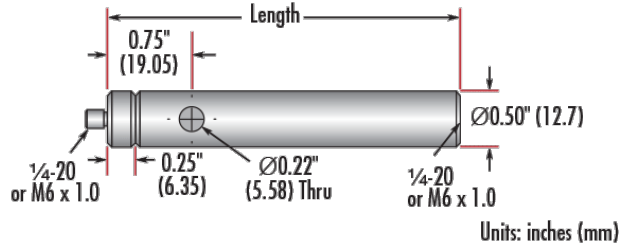

Diameter (inches):

0.5

Threading & Mounting

Male Thread:

1/4-20

Regulatory Compliance

RoHS 2015:

Compliant

Certificate of Conformance:

[View](#)

REACH 241:

Compliant

Country of Origin:

China

Imported By:

Edmund Optics India Private Limited
267, Greystone Building, Second Floor,
6th Cross Rd, Binnamangala,
Stage 1, Indiranagar, Bengaluru,
Karnataka, India 560038
Phone: +91- 80-6845 0000

Product Details

Adapter #58-983 is included. Additional [thread adapters](#) available separately.

- Male 8-32 or 1/4-20 Stud, Female 1/4-20 Base
- Posts Include Interchangeable Male Stud and Removable Base S.H.S.S.
- Available in Variety of Lengths
- [Metric Versions Also Available](#)

TECHSPEC® English Stainless Steel Mounting Posts include a 1/4" long male thread stud adapter that is easily interchangeable with other adapters to ensure compatibility between these posts and any optical mount. Removing the included adapter reveals female 8-32 threads on the post. Each optical post also has a thru-hole to allow an Allen wrench or other tool to rotate the post easily. Thread values are laser engraved on each post for quick identification and integration. TECHSPEC English Stainless Steel Mounting Posts are offered in a variety of lengths. [Metric Versions are also available for purchase.](#)

Technical Information

#68-230		
Stock No.	Description	Qty
#59-751	Steel Post, 1" Length	1
#59-752	Steel Post, 1.5" Length	1
#58-999	Steel Post, 2" Length	2
#59-754	Steel Post, 3" Length	2
#59-000	Steel Post, 4" Length	2
#59-008	Steel Post, 6" Length	1
#59-009	Steel Post, 8" Length	1

#68-229		
Stock No.	Description	Qty
#58-960	Steel Post, 1" Length	1
#58-961	Steel Post, 1.5" Length	1
#58-962	Steel Post, 2" Length	2
#58-964	Steel Post, 3" Length	2
#58-965	Steel Post, 4" Length	2
#58-966	Steel Post, 6" Length	1
#58-967	Steel Post, 8" Length	1