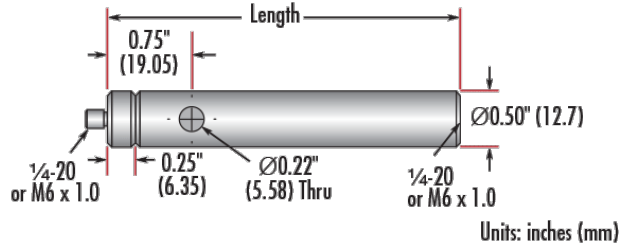

Diameter (inches):

0.5

Threading & Mounting

Male Thread:

8-32

Regulatory Compliance

RoHS 2015:

Compliant

Certificate of Conformance:

[View](#)

Reach 250:

Compliant

Country of Origin:

China

Imported By:

Edmund Optics India Private Limited
267, Greystone Building, Second Floor,
6th Cross Rd, Binnamangala,
Stage 1, Indiranagar, Bengaluru,
Karnataka, India 560038
Phone: +91- 80-6845 0000

Product Details

Adapter #58-982 is included. Additional [thread adapters](#) available separately.

- Male 8-32 or 1/4-20 Stud, Female 1/4-20 Base
- Posts Include Interchangeable Male Stud and Removable Base S.H.S.S.
- Available in Variety of Lengths
- [Metric Versions Also Available](#)

TECHSPEC® English Stainless Steel Mounting Posts include a 1/4" long male thread stud adapter that is easily interchangeable with other adapters to ensure compatibility between these posts and any optical mount. Removing the included adapter reveals female 8-32 threads on the post. Each optical post also has a thru-hole to allow an Allen wrench or other tool to rotate the post easily. Thread values are laser engraved on each post for quick identification and integration. TECHSPEC English Stainless Steel Mounting Posts are offered in a variety of lengths. [Metric Versions are also available for purchase.](#)

Technical Information

#68-230		
Stock No.	Description	Qty
#59-751	Steel Post, 1" Length	1
#59-752	Steel Post, 1.5" Length	1
#58-999	Steel Post, 2" Length	2
#59-754	Steel Post, 3" Length	2
#59-000	Steel Post, 4" Length	2
#59-008	Steel Post, 6" Length	1
#59-009	Steel Post, 8" Length	1

#68-229		
Stock No.	Description	Qty
#58-960	Steel Post, 1" Length	1
#58-961	Steel Post, 1.5" Length	1
#58-962	Steel Post, 2" Length	2
#58-964	Steel Post, 3" Length	2
#58-965	Steel Post, 4" Length	2
#58-966	Steel Post, 6" Length	1
#58-967	Steel Post, 8" Length	1