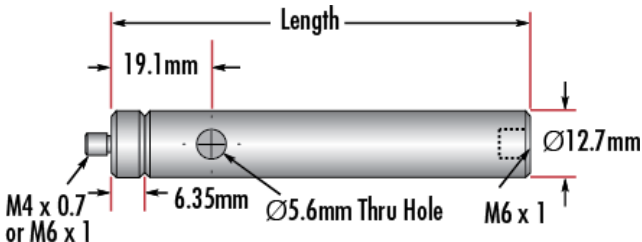

General

Metric **Type:**

Note:
Adapter #58-984 is included. Additional [thread adapters](#) available separately.

Physical & Mechanical Properties

63.50 **Length (mm):**

Length (inches):

2.5

12.70 Diameter (mm):

0.5 Diameter (inches):

Threading & Mounting

M4 x 0.7 Male Thread:

Regulatory Compliance

Compliant RoHS 2015:

View Certificate of Conformance:

Compliant REACH 241:

China Country of Origin:

- Male M4 x 0.7 or M6 x 1.0 Stud, Female M6 x 1.0 Base
- Posts Include Interchangeable Male Stud and Removable Base S.H.S.S.
- Available in Variety of Lengths
- [English Versions Also Available](#)

TECHSPEC® Metric Stainless Steel Mounting Posts include a 6.35mm long male thread stud adapter that is easily interchangeable with other adapters to ensure compatibility between these posts and any optical mount. Removing the included adapter reveals female M4 threads on the post. Each optical post also has a thru-hole to allow an Allen wrench or other tool to rotate the post easily. Thread values are laser engraved on each post for quick identification and integration. TECHSPEC Metric Stainless Steel Mounting Posts are offered in a variety of lengths. [English versions are also available for purchase.](#)

Technical Information

#68-231		
Stock No.	Description	Qty
#58-950	Steel Post, 25.4mm Length	1
#58-951	Steel Post, 38.1mm Length	1
#58-952	Steel Post, 50.8mm Length	2
#58-954	Steel Post, 76.2mm Length	2
#58-955	Steel Post, 101.6mm Length	2
#58-956	Steel Post, 152.4mm Length	1
#58-957	Steel Post, 203.2mm Length	1