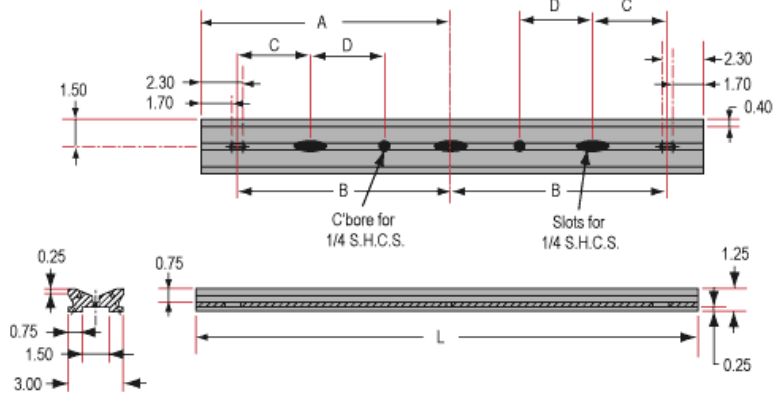

### Physical & Mechanical Properties

Linear (X) **Type of Movement:**

Dovetail	<b>Guide System:</b>
2	<b>Length (inches):</b>
50.80	<b>Length (mm):</b>
Black Anodized Aluminum	<b>Construction:</b>
<b>Hardware &amp; Interface Connectivity</b>	
Manual	<b>Type of Drive:</b>
<b>Threading &amp; Mounting</b>	
(1) M16 x 1.0, (4) M3 x 0.5, (4) M2 x 0.4	<b>Mounting Threads:</b>
<b>Regulatory Compliance</b>	
Compliant	<b>RoHS 2015:</b>
View	<b>Certificate of Conformance:</b>
Compliant	<b>REACH 241:</b>
United States	<b>Country of Origin:</b>
Edmund Optics India Private Limited 267, Greystone Building, Second Floor, 6th Cross Rd, Binnamangala, Stage 1, Indiranagar, Bengaluru, Karnataka, India 560038 Phone: +91- 80-6845 0000	<b>Imported By:</b>

## Product Details

- Wide Range of Carrier Length and Mounting Hole Options Available
- Low Profile Design with Smooth Movement
- Increased Stability and <1mrad Straight Line Accuracy

Dovetail Optical Rail Systems are designed for easy and stable installation and positioning of various optical components along the same axis. The rails feature slotted holes that allow them to be fixed to standard 1/4-20 TPI and M6 breadboards or optical tables. Carriers are available with different lengths and hole patterns to meet various mounting needs including options that are directly compatible with our [TECHSPEC® Manual Stages](#) for precision alignment. Carriers utilize a unique two-piece design to prevent the locking screws from contacting the rail and to allow easy attachment and removal. All Dovetail Optical Rail System parts are constructed of black anodized aluminum to minimize stray reflections or glare.

## Technical Information

Stock No.	L	A	B	C	D	# Slots	# Cbores
<a href="#">#54-401</a>	12	6	4	—	—	3	—
<a href="#">#54-402</a>	36	18	16	4	6	5	2

**Dovetail Optical Rail**

Units: inches