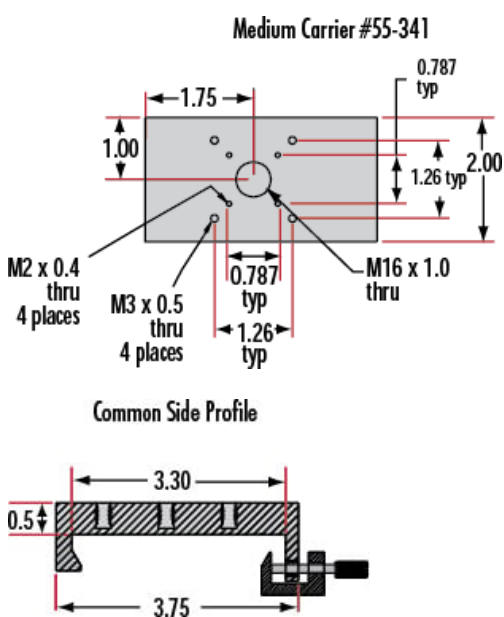

Product Details

- Wide Range of Carrier Length and Mounting Hole Options Available
- Low Profile Design with Smooth Movement
- Increased Stability and <1mrad Straight Line Accuracy

Dovetail Optical Rail Systems are designed for easy and stable installation and positioning of various optical components along the same axis. The rails feature slotted holes that allow them to be fixed to standard 1/4-20 TPI and M6 breadboards or optical tables. Carriers are available with different lengths and hole patterns to meet various mounting needs including options that are directly compatible with our [TECHSPEC® Manual Stages](#) for precision alignment. Carriers utilize a unique two-piece design to prevent the locking screws from contacting the rail and to allow easy attachment and removal. All Dovetail Optical Rail System parts are constructed of black anodized aluminum to minimize stray reflections or glare.

Note: Rails and carriers are sold separately.

Technical Information

Stock No.	L	A	B	C	D	# Slots	# Cbores
#54-401	12	6	4	—	—	3	—
#54-402	36	18	16	4	6	5	2