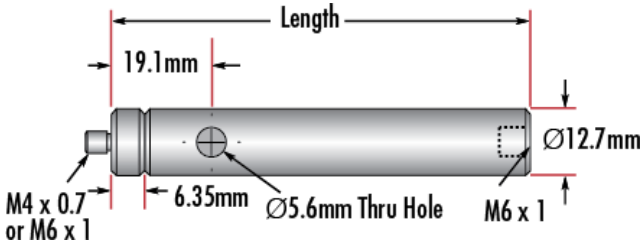

General

Metric **Type:**

Note:
Adapter #58-985 is included. Additional [thread adapters](#) available separately.

Physical & Mechanical Properties

50.80 **Length (mm):**

2.0 **Length (inches):**

12.70	Diameter (mm):
0.5	Diameter (inches):
Threading & Mounting	
M6 x 1.0	Male Thread:
Regulatory Compliance	
Compliant	RoHS 2015:
View	Certificate of Conformance:
Compliant	Reach 242:
China	Country of Origin:
Edmund Optics India Private Limited 267, Greystone Building, Second Floor, 6th Cross Rd, Binnamangala, Stage 1, Indiranagar, Bengaluru, Karnataka, India 560038 Phone: +91- 80-6845 0000	Imported By:

Product Details

- Male M4 x 0.7 or M6 x 1.0 Stud, Female M6 x 1.0 Base
- Posts Include Interchangeable Male Stud and Removable Base S.H.S.S.
- Available in Variety of Lengths
- [English Versions Also Available](#)

TECHSPEC® Metric Stainless Steel Mounting Posts include a 6.35mm long male thread stud adapter that is easily interchangeable with other adapters to ensure compatibility between these posts and any optical mount. Removing the included adapter reveals female M4 threads on the post. Each optical post also has a thru-hole to allow an Allen wrench or other tool to rotate the post easily. Thread values are laser engraved on each post for quick identification and integration. TECHSPEC Metric Stainless Steel Mounting Posts are offered in a variety of lengths. [English versions are also available for purchase.](#)

Technical Information

#68-231		
Stock No.	Description	Qty
#58-950	Steel Post, 25.4mm Length	1
#58-951	Steel Post, 38.1mm Length	1
#58-952	Steel Post, 50.8mm Length	2
#58-954	Steel Post, 76.2mm Length	2
#58-955	Steel Post, 101.6mm Length	2
#58-956	Steel Post, 152.4mm Length	1
#58-957	Steel Post, 203.2mm Length	1