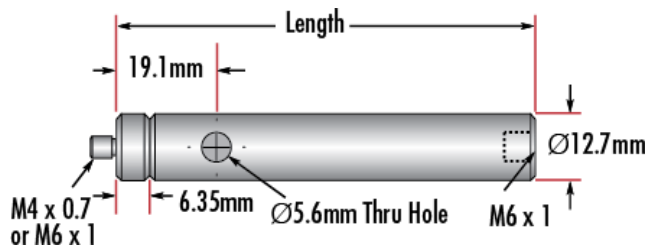

General

Metric **Type:**

Note:
Adapter #58-984 is included. Additional [thread adapters](#) available separately.

Physical & Mechanical Properties

50.80 **Length (mm):**

Length (inches):

2.0

12.70 Diameter (mm):

0.5 Diameter (inches):

Threading & Mounting

M4 x 0.7 Male Thread:

Regulatory Compliance

Compliant RoHS 2015:

View Certificate of Conformance:

Compliant REACH 241:

China Country of Origin:

- Male M4 x 0.7 or M6 x 1.0 Stud, Female M6 x 1.0 Base
- Posts Include Interchangeable Male Stud and Removable Base S.H.S.S.
- Available in Variety of Lengths
- [English Versions Also Available](#)

TECHSPEC® Metric Stainless Steel Mounting Posts include a 6.35mm long male thread stud adapter that is easily interchangeable with other adapters to ensure compatibility between these posts and any optical mount. Removing the included adapter reveals female M4 threads on the post. Each optical post also has a thru-hole to allow an Allen wrench or other tool to rotate the post easily. Thread values are laser engraved on each post for quick identification and integration. TECHSPEC Metric Stainless Steel Mounting Posts are offered in a variety of lengths. [English versions are also available for purchase.](#)

Technical Information

#68-231		
Stock No.	Description	Qty
#58-950	Steel Post, 25.4mm Length	1
#58-951	Steel Post, 38.1mm Length	1
#58-952	Steel Post, 50.8mm Length	2
#58-954	Steel Post, 76.2mm Length	2
#58-955	Steel Post, 101.6mm Length	2
#58-956	Steel Post, 152.4mm Length	1
#58-957	Steel Post, 203.2mm Length	1