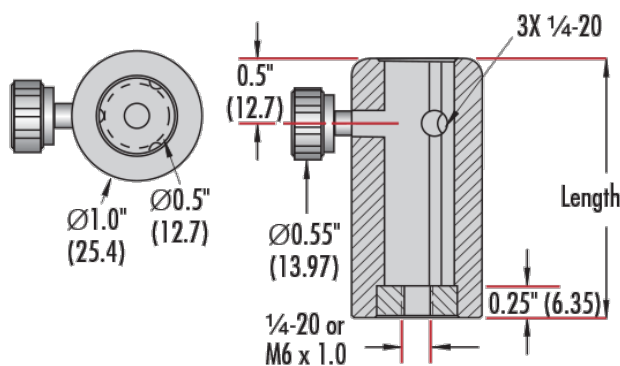

## Threading & Mounting

Mounting Threads:  
1/4-20

## Product Details

- English & Metric Post Holders
- English: 1/4-20 Base
- Metric: M6x1 Base
- Unique 3-Point Contact Design
- Aluminum with Brass Inserts

Post Holders have a unique 3-point contact design that inherently centers our [Stainless Steel Optical Mounting Posts](#) more accurately. The three contact pads run the entire inside length of each holder, thus ensuring a more accurate fit with our Posts. Additionally, three tapped holes allow thumbscrew orientation without removing the Post Holder from the breadboard table, base plate, or other fixture. Post hole depth is Post Holder length less 0.25" (6.35mm). Thread values are laser engraved on each Post Holder for quick integration. Locking thumbscrew included.

## Technical Information

Description	Qty	Stock No.
Post Holder, 1" Length	1	<a href="#">#58-976</a>
Post Holder, 1.5" Length	1	<a href="#">#58-977</a>
Post Holder, 2" Length	2	<a href="#">#58-978</a>
Post Holder, 3" Length	2	<a href="#">#58-979</a>
Post Holder, 4" Length	1	<a href="#">#58-980</a>
Post Holder, 6" Length	1	<a href="#">#58-981</a>

Description	Qty	Stock No.
Post Holder, 25.4mm Length	1	<a href="#">#58-970</a>
Post Holder, 38.1mm Length	1	<a href="#">#58-971</a>
Post Holder, 50.8mm Length	2	<a href="#">#58-972</a>
Post Holder, 76.2mm Length	2	<a href="#">#58-973</a>
Post Holder, 101.6mm Length	1	<a href="#">#58-974</a>
Post Holder, 152.4mm Length	1	<a href="#">#58-975</a>