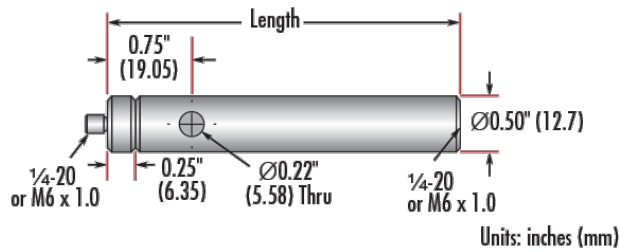

Diameter (inches):

0.5

Threading & Mounting

Male Thread:

1/4-20

Regulatory Compliance

RoHS 2015:

Compliant

Certificate of Conformance:

[View](#)

REACH 241:

Compliant

Country of Origin:

China

Imported By:

Edmund Optics India Private Limited
267, Greystone Building, Second Floor,
6th Cross Rd, Binnamangala,
Stage 1, Indiranagar, Bengaluru,
Karnataka, India 560038
Phone: +91- 80-6845 0000

Product Details

Adapter #58-983 is included. Additional [thread adapters](#) available separately.

- Male 8-32 or 1/4-20 Stud, Female 1/4-20 Base
- Posts Include Interchangeable Male Stud and Removable Base S.H.S.S.
- Available in Variety of Lengths
- [Metric Versions Also Available](#)

TECHSPEC® English Stainless Steel Mounting Posts include a 1/4" long male thread stud adapter that is easily interchangeable with other adapters to ensure compatibility between these posts and any optical mount. Removing the included adapter reveals female 8-32 threads on the post. Each optical post also has a thru-hole to allow an Allen wrench or other tool to rotate the post easily. Thread values are laser engraved on each post for quick identification and integration. TECHSPEC English Stainless Steel Mounting Posts are offered in a variety of lengths. [Metric Versions are also available for purchase.](#)

Technical Information

#68-230		
Stock No.	Description	Qty
#59-751	Steel Post, 1" Length	1
#59-752	Steel Post, 1.5" Length	1
#58-999	Steel Post, 2" Length	2
#59-754	Steel Post, 3" Length	2
#59-000	Steel Post, 4" Length	2
#59-008	Steel Post, 6" Length	1
#59-009	Steel Post, 8" Length	1

#68-229		
Stock No.	Description	Qty
#58-960	Steel Post, 1" Length	1
#58-961	Steel Post, 1.5" Length	1
#58-962	Steel Post, 2" Length	2
#58-964	Steel Post, 3" Length	2
#58-965	Steel Post, 4" Length	2
#58-966	Steel Post, 6" Length	1
#58-967	Steel Post, 8" Length	1