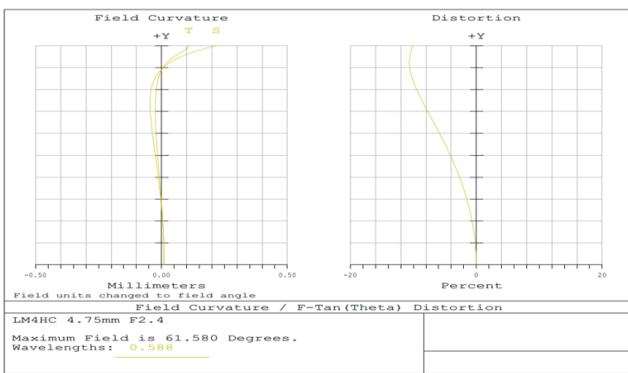

## Technical Information

#75-217, 4.7mm Focal Length Lens, 1" Sensor Format, Transmission Plot

#75-217, 4.7mm Focal Length Lens, 1" Sensor Format, Relative Illumination Plot

#75-217, 4.7mm Focal Length Lens, 1" Sensor Format, MTF Plot