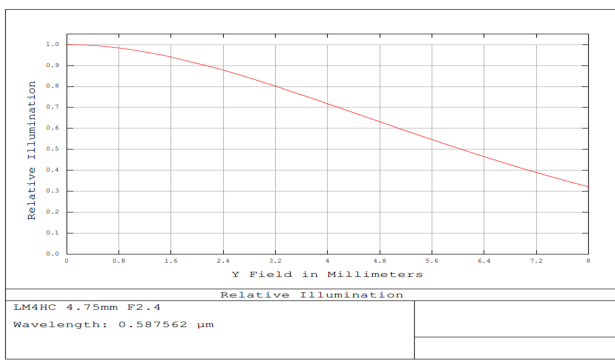

## Technical Information

#75-217, 4.7mm Focal Length Lens, 1" Sensor Format, Transmission Plot

#75-217, 4.7mm Focal Length Lens, 1" Sensor Format, Relative Illumination Plot

#75-217, 4.7mm Focal Length Lens, 1" Sensor Format, MTF Plot