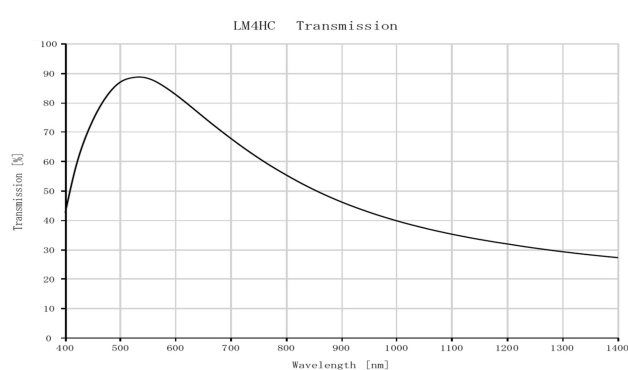

## Technical Information

#75-217, 4.7mm Focal Length Lens, 1" Sensor Format, Transmission Plot

#75-217, 4.7mm Focal Length Lens, 1" Sensor Format, Relative Illumination Plot

#75-217, 4.7mm Focal Length Lens, 1" Sensor Format, MTF Plot