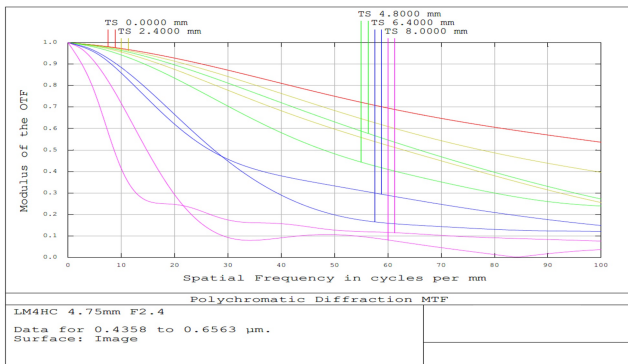

## Technical Information

#75-217, 4.7mm Focal Length Lens, 1" Sensor Format, Transmission Plot

#75-217, 4.7mm Focal Length Lens, 1" Sensor Format, Relative Illumination Plot

#75-217, 4.7mm Focal Length Lens, 1" Sensor Format, MTF Plot